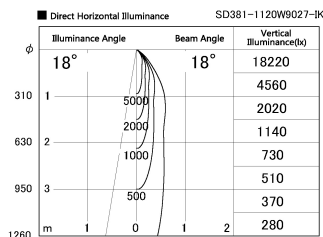

Item no. SD381-1120W9027-IK

Series Name: Cledy versa R-G (In-track)
(SD381-IK)

Installation	Track Mount
Type	
Fixture wattage	10.5W
Beam angle	18 deg
Color Temp.	2700K
CRI	Ra>90
Luminous	944 lm
Body	Die-castaluminumalloy
Body finish	White
Trim finish	White
Reflector finish	N/A
IP Rate	IP20
Light source	COBmodule
Input Voltage	AC220~240V
Dimming Type	Non-Dimmable
Certificate	CE,CCC
Cut Hole	N/A