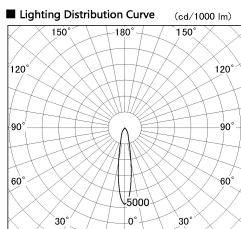

Item no. SD381-1120W9027-IK

Series Name: Cledy versa R-G (In-track)
(SD381-IK)

Installation	Track Mount
Type	
Fixture wattage	10.5W
Beam angle	18 deg
Color Temp.	2700K
CRI	Ra>90
Luminous	944 lm
Body	Die-castaluminumalloy
Body finish	White
Trim finish	White
Reflector finish	N/A
IP Rate	IP20
Light source	COBmodule
Input Voltage	AC220~240V
Dimming Type	Non-Dimmable
Certificate	CE,CCC
Cut Hole	N/A