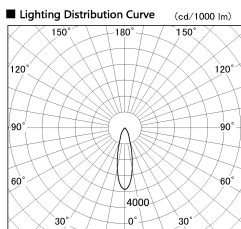

Item no. SD381-1130W9027-IK

Series Name: Cledy versa R-G (In-track)
(SD381-IK)

Installation	Track Mount
Type	
Fixture wattage	10.5W
Beam angle	27 deg
Color Temp.	2700K
CRI	Ra>90
Luminous	923 lm
Body	Die-castaluminumalloy
Body finish	White
Trim finish	White
Reflector finish	N/A
IP Rate	IP20
Light source	COBmodule
Input Voltage	AC220~240V
Dimming Type	Non-Dimmable
Certificate	CE,CCC
Cut Hole	N/A