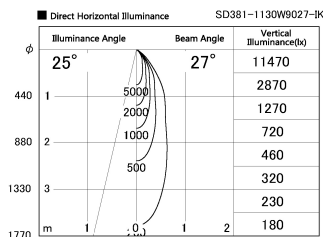

Item no. SD381-1130W9027-IK

Series Name: Cledy versa R-G (In-track)
(SD381-IK)

Installation	Track Mount
Type	
Fixture wattage	10.5W
Beam angle	27 deg
Color Temp.	2700K
CRI	Ra>90
Luminous	923 lm
Body	Die-castaluminumalloy
Body finish	White
Trim finish	White
Reflector finish	N/A
IP Rate	IP20
Light source	COBmodule
Input Voltage	AC220~240V
Dimming Type	Non-Dimmable
Certificate	CE,CCC
Cut Hole	N/A