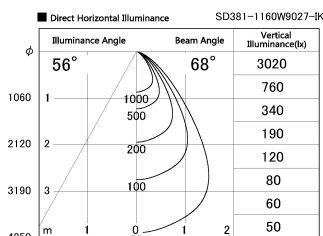

Item no. SD381-1160W9027-IK

Series Name: Cledy versa R-G (In-track)  
(SD381-IK)

Installation	Track Mount
Type	
Fixture wattage	10.5W
Beam angle	68 deg
Color Temp.	2700K
CRI	Ra>90
Luminous	877 lm
Body	Die-castaluminumalloy
Body finish	White
Trim finish	White
Reflector finish	N/A
IP Rate	IP20
Light source	COBmodule
Input Voltage	AC220~240V
Dimming Type	Non-Dimmable
Certificate	CE,CCC
Cut Hole	N/A