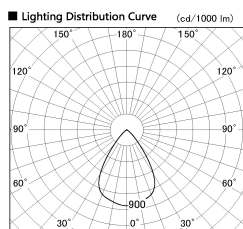

Item no. SD381-1160W9027-IK

Series Name: Cledy versa R-G (In-track)  
(SD381-IK)

Installation	Track Mount
Type	
Fixture wattage	10.5W
Beam angle	68 deg
Color Temp.	2700K
CRI	Ra>90
Luminous	877 lm
Body	Die-castaluminumalloy
Body finish	White
Trim finish	White
Reflector finish	N/A
IP Rate	IP20
Light source	COBmodule
Input Voltage	AC220~240V
Dimming Type	Non-Dimmable
Certificate	CE,CCC
Cut Hole	N/A