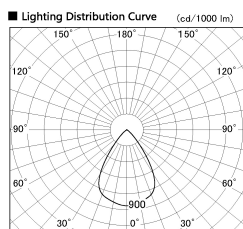

Item no. SD381-1160W9027-IK

Series Name: Cledy versa R-G (In-track)  
(SD381-IK)

Installation	Track Mount
Type	Cledy versa R-G (In-track) (SD381-IK)
Fixture wattage	10.5W
Beam angle	68 deg
Color Temp.	2700K
CRI	Ra>90
Luminous	877 lm
Body	Die-cast aluminum alloy
Body finish	White
Trim finish	White
Reflector finish	N/A
IP Rate	IP20
Light source	COB module
Input Voltage	AC220~240V
Dimming Type	Non-Dimmable
Certificate	CE,CCC
Cut Hole	N/A