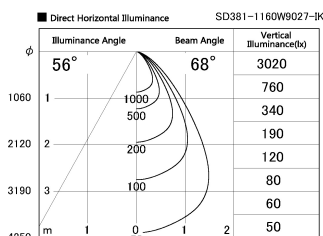

Item no. SD381-1160W9027-IK

Series Name: Cledy versa R-G (In-track)  
(SD381-IK)

Installation	Track Mount
Type	Cledy versa R-G (In-track) (SD381-IK)
Fixture wattage	10.5W
Beam angle	68 deg
Color Temp.	2700K
CRI	Ra>90
Luminous	877 lm
Body	Die-cast aluminum alloy
Body finish	White
Trim finish	White
Reflector finish	N/A
IP Rate	IP20
Light source	COB module
Input Voltage	AC220~240V
Dimming Type	Non-Dimmable
Certificate	CE,CCC
Cut Hole	N/A