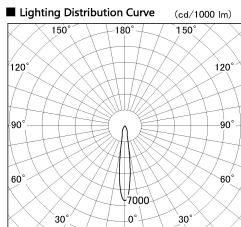

Item no. SD381-0815W9027-IK

Series Name: Cledy versa R-G (In-track)
(SD381-IK)

■ Direct Horizontal Illuminance SD381-0815W9027-IK

Illuminance Angle	Beam Angle	Vertical Illuminance (lx)
14°	15°	21250
		5310
		2360
		1330
		850
15°	15°	590
		430
		330

Installation	Track Mount
Type	
Fixture wattage	7.5W
Beam angle	15 deg
Color Temp.	2700K
CRI	Ra>90
Luminous	805 lm
Body	Die-castaluminumalloy
Body finish	White
Trim finish	White
Reflector finish	N/A
IP Rate	IP20
Light source	COBmodule
Input Voltage	AC220~240V
Dimming Type	Non-Dimmable
Certificate	CE,CCC
Cut Hole	N/A