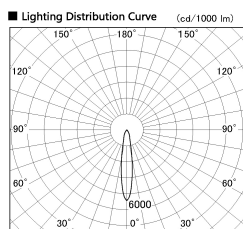

Item no. SD381-0820W9027-IK

Series Name: Cledy versa R-G (In-track)
(SD381-IK)

■ Direct Horizontal Illuminance SD381-0820W9027-IK

Illuminance Angle	Beam Angle	Vertical Illuminance (lx)
17°	17°	16260
1		4060
1810		1810
2		1020
590		650
3		450
890		330
1190		250

Installation	Track Mount
Type	Cledy versa R-G (In-track) (SD381-IK)
Fixture wattage	7.5W
Beam angle	17 deg
Color Temp.	2700K
CRI	Ra>90
Luminous	761 lm
Body	Die-castaluminumalloy
Body finish	White
Trim finish	White
Reflector finish	N/A
IP Rate	IP20
Light source	COBmodule
Input Voltage	AC220~240V
Dimming Type	Non-Dimmable
Certificate	CE,CCC
Cut Hole	N/A