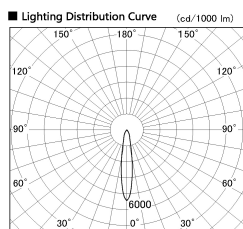

Item no. SD381-0820W9027-IK

Series Name: Cledy versa R-G (In-track)
(SD381-IK)

■ Direct Horizontal Illuminance SD381-0820W9027-IK

Illuminance Angle	Beam Angle	Vertical Illuminance (lx)
17°	17°	16260
1		4060
1810		1810
2		1020
590		650
3		450
890		330
1190		250

Installation	Track Mount
Type	
Fixture wattage	7.5W
Beam angle	17 deg
Color Temp.	2700K
CRI	Ra>90
Luminous	761 lm
Body	Die-castaluminumalloy
Body finish	White
Trim finish	White
Reflector finish	N/A
IP Rate	IP20
Light source	COBmodule
Input Voltage	AC220~240V
Dimming Type	Non-Dimmable
Certificate	CE,CCC
Cut Hole	N/A