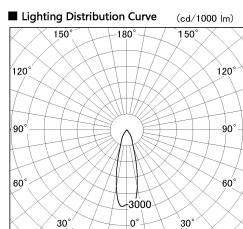

Item no. SD381-0830W9027-IK

Series Name: Cledy versa R-G (In-track)
(SD381-IK)

Installation	Track Mount
Type	
Fixture wattage	7.5W
Beam angle	29 deg
Color Temp.	2700K
CRI	Ra>90
Luminous	756 lm
Body	Die-castaluminumalloy
Body finish	White
Trim finish	White
Reflector finish	N/A
IP Rate	IP20
Light source	COBmodule
Input Voltage	AC220~240V
Dimming Type	Non-Dimmable
Certificate	CE,CCC
Cut Hole	N/A