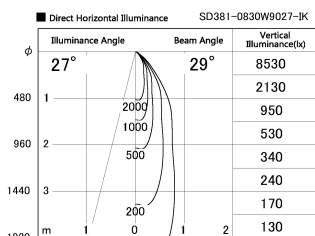

Item no. SD381-0830W9027-IK

Series Name: Cledy versa R-G (In-track)
(SD381-IK)

Installation	Track Mount
Type	
Fixture wattage	7.5W
Beam angle	29 deg
Color Temp.	2700K
CRI	Ra>90
Luminous	756 lm
Body	Die-castaluminumalloy
Body finish	White
Trim finish	White
Reflector finish	N/A
IP Rate	IP20
Light source	COBmodule
Input Voltage	AC220~240V
Dimming Type	Non-Dimmable
Certificate	CE,CCC
Cut Hole	N/A