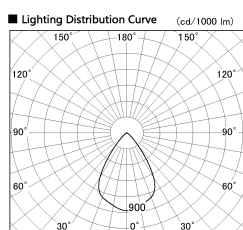

Item no. SD381-0860W9027-IK

Series Name: Cledy versa R-G (In-track)
(SD381-IK)

Installation	Track Mount
Type	Cledy versa R-G (In-track) (SD381-IK)
Fixture wattage	7.5W
Beam angle	67 deg
Color Temp.	2700K
CRI	Ra>90
Luminous	707 lm
Body	Die-castaluminumalloy
Body finish	White
Trim finish	White
Reflector finish	N/A
IP Rate	IP20
Light source	COBmodule
Input Voltage	AC220~240V
Dimming Type	Non-Dimmable
Certificate	CE,CCC
Cut Hole	N/A