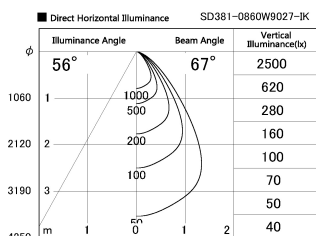

Item no. SD381-0860W9027-IK

Series Name: Cledy versa R-G (In-track)
(SD381-IK)

Installation	Track Mount
Type	Cledy versa R-G (In-track) (SD381-IK)
Fixture wattage	7.5W
Beam angle	67 deg
Color Temp.	2700K
CRI	Ra>90
Luminous	707 lm
Body	Die-castaluminumalloy
Body finish	White
Trim finish	White
Reflector finish	N/A
IP Rate	IP20
Light source	COBmodule
Input Voltage	AC220~240V
Dimming Type	Non-Dimmable
Certificate	CE,CCC
Cut Hole	N/A