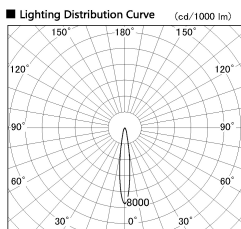

Item no. SD381-3515W9030-IK

Series Name: Cledy versa R-G (In-track)
(SD381-IK)

■ Direct Horizontal Illuminance SD381-3515W9030-IK

φ	Illuminance Angle	Beam Angle	Vertical Illuminance (lx)
1	14°	15°	115440
240			28860
1	5000		12830
2	2000		7220
480	1000		4620
3	500		3210
730			2360
980			1800

Installation	Track Mount
Type	
Fixture wattage	36W
Beam angle	15 deg
Color Temp.	3000K
CRI	Ra>90
Luminous	3769 lm
Body	Die-castaluminumalloy
Body finish	White
Trim finish	White
Reflector finish	N/A
IP Rate	IP20
Light source	COBmodule
Input Voltage	AC220~240V
Dimming Type	Non-Dimmable
Certificate	CE,CCC
Cut Hole	N/A