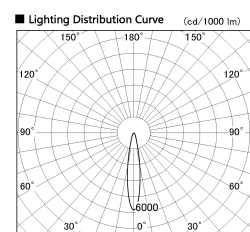

Item no. SD381-3520W9030-IK

Series Name: Cledy versa R-G (In-track)  
(SD381-IK)

Installation	Track Mount
Type	
Fixture wattage	36W
Beam angle	18 deg
Color Temp.	3000K
CRI	Ra>90
Luminous	3764 lm
Body	Die-castaluminumalloy
Body finish	White
Trim finish	White
Reflector finish	N/A
IP Rate	IP20
Light source	COBmodule
Input Voltage	AC220~240V
Dimming Type	Non-Dimmable
Certificate	CE,CCC
Cut Hole	N/A