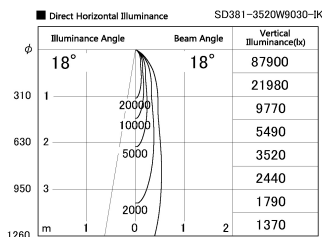

Item no. SD381-3520W9030-IK

Series Name: Cledy versa R-G (In-track)  
(SD381-IK)

Installation	Track Mount
Type	
Fixture wattage	36W
Beam angle	18 deg
Color Temp.	3000K
CRI	Ra>90
Luminous	3764 lm
Body	Die-castaluminumalloy
Body finish	White
Trim finish	White
Reflector finish	N/A
IP Rate	IP20
Light source	COBmodule
Input Voltage	AC220~240V
Dimming Type	Non-Dimmable
Certificate	CE,CCC
Cut Hole	N/A