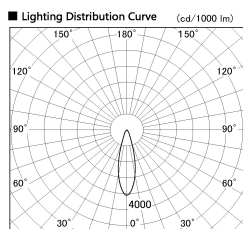

Item no. SD381-3530W9030-IK

Series Name: Cledy versa R-G (In-track)
(SD381-IK)

■ Direct Horizontal Illuminance SD381-3530W9030-IK

Illuminance Angle	Beam Angle	Vertical Illuminance (lx)
26°	28°	49790
1		12450
		5530
2		3110
		1990
3		1380
		1020
1840 m		780

Installation	Track Mount
Type	
Fixture wattage	36W
Beam angle	28 deg
Color Temp.	3000K
CRI	Ra>90
Luminous	3775 lm
Body	Die-castaluminumalloy
Body finish	White
Trim finish	White
Reflector finish	N/A
IP Rate	IP20
Light source	COBmodule
Input Voltage	AC220~240V
Dimming Type	Non-Dimmable
Certificate	CE,CCC
Cut Hole	N/A