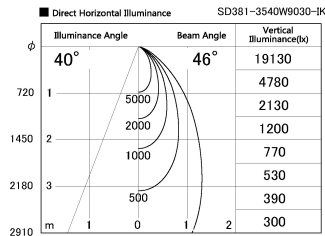

Item no. SD381-3540W9030-IK

Series Name: Cledy versa R-G (In-track)  
(SD381-IK)

Installation	Track Mount
Type	
Fixture wattage	36W
Beam angle	46 deg
Color Temp.	3000K
CRI	Ra>90
Luminous	3545 lm
Body	Die-castaluminumalloy
Body finish	White
Trim finish	White
Reflector finish	N/A
IP Rate	IP20
Light source	COBmodule
Input Voltage	AC220~240V
Dimming Type	Non-Dimmable
Certificate	CE,CCC
Cut Hole	N/A