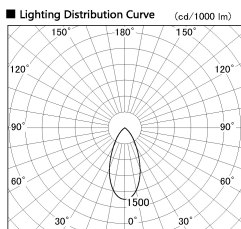

Item no. SD381-3540W9030-IK

Series Name: Cledy versa R-G (In-track)  
(SD381-IK)

Installation	Track Mount
Type	
Fixture wattage	36W
Beam angle	46 deg
Color Temp.	3000K
CRI	Ra>90
Luminous	3545 lm
Body	Die-castaluminumalloy
Body finish	White
Trim finish	White
Reflector finish	N/A
IP Rate	IP20
Light source	COBmodule
Input Voltage	AC220~240V
Dimming Type	Non-Dimmable
Certificate	CE,CCC
Cut Hole	N/A