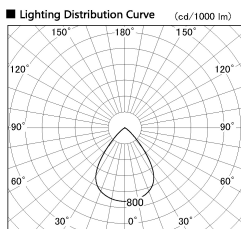

Item no. SD381-3560W9030-IK

Series Name: Cledy versa R-G (In-track)
(SD381-IK)

Installation	Track Mount
Type	
Fixture wattage	36W
Beam angle	74 deg
Color Temp.	3000K
CRI	Ra>90
Luminous	3593 lm
Body	Die-castaluminumalloy
Body finish	White
Trim finish	White
Reflector finish	N/A
IP Rate	IP20
Light source	COBmodule
Input Voltage	AC220~240V
Dimming Type	Non-Dimmable
Certificate	CE,CCC
Cut Hole	N/A