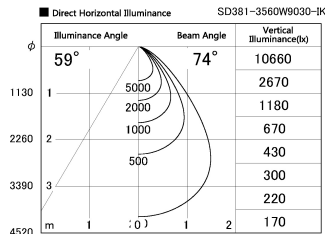

Item no. SD381-3560W9030-IK

Series Name: Cledy versa R-G (In-track)
(SD381-IK)

Installation	Track Mount
Type	
Fixture wattage	36W
Beam angle	74 deg
Color Temp.	3000K
CRI	Ra>90
Luminous	3593 lm
Body	Die-castaluminumalloy
Body finish	White
Trim finish	White
Reflector finish	N/A
IP Rate	IP20
Light source	COBmodule
Input Voltage	AC220~240V
Dimming Type	Non-Dimmable
Certificate	CE,CCC
Cut Hole	N/A