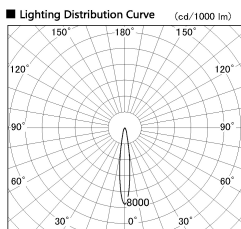

Item no. SD381-2815W9030-IK

Series Name: Cledy versa R-G (In-track)
(SD381-IK)

■ Direct Horizontal Illuminance SD381-2815W9030-IK

| φ | Illuminance Angle | Beam Angle | Vertical Illuminance (lx) |
|-----|-------------------|------------|---------------------------|
| 1 | 14° | 15° | 93770 |
| 240 | | | 23440 |
| 1 | | | 10420 |
| 2 | | | 5860 |
| 480 | | | 3750 |
| 2 | | | 2600 |
| 730 | | | 1910 |
| 3 | | | 1470 |
| 980 | | | |

| | |
|------------------|-----------------------|
| Installation | Track Mount |
| Type | |
| Fixture wattage | 28W |
| Beam angle | 15 deg |
| Color Temp. | 3000K |
| CRI | Ra>90 |
| Luminous | 3037 lm |
| Body | Die-castaluminumalloy |
| Body finish | White |
| Trim finish | White |
| Reflector finish | N/A |
| IP Rate | IP20 |
| Light source | COBmodule |
| Input Voltage | AC220~240V |
| Dimming Type | Non-Dimmable |
| Certificate | CE,CCC |
| Cut Hole | N/A |