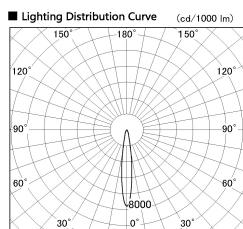

Item no. SD381-2815W9030-IK

Series Name: Cledy versa R-G (In-track)
(SD381-IK)

■ Direct Horizontal Illuminance SD381-2815W9030-IK

| φ | Illuminance Angle | Beam Angle | Vertical Illuminance (lx) |
|-----|-------------------|------------|---------------------------|
| 240 | 14° | 15° | 93770 |
| 1 | | | 23440 |
| 480 | 2 | | 10420 |
| | | | 5860 |
| 730 | 3 | | 3750 |
| | | | 2600 |
| 980 | m | 1 | 1910 |
| | | 2 | 1470 |

| | |
|------------------|--|
| Installation | Track Mount |
| Type | Cledy versa R-G (In-track) (SD381-IK) |
| Fixture wattage | 28W |
| Beam angle | 15 deg |
| Color Temp. | 3000K |
| CRI | Ra>90 |
| Luminous | 3037 lm |
| Body | Die-castaluminumalloy |
| Body finish | White |
| Trim finish | White |
| Reflector finish | N/A |
| IP Rate | IP20 |
| Light source | COBmodule |
| Input Voltage | AC220~240V |
| Dimming Type | Non-Dimmable |
| Certificate | CE,CCC |
| Cut Hole | N/A |