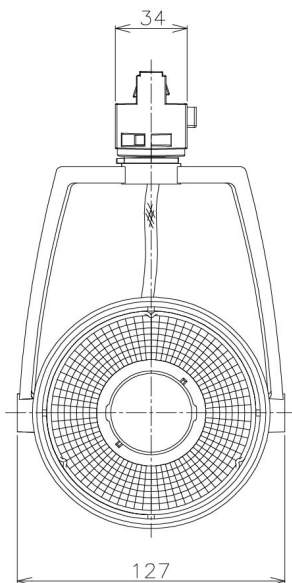

Item no. SD381-2820W9030-IK

Series Name: Cledy versa R-G (In-track)  
(SD381-IK)

■ Direct Horizontal Illuminance SD381-2820W9030-IK

φ	Illuminance Angle	Beam Angle	Vertical Illuminance (lx)
310	18°	18°	70580
17650			
7840			
4410			
2820			
1960			
1440			
1100			

Installation	Track Mount
Type	
Fixture wattage	28W
Beam angle	18 deg
Color Temp.	3000K
CRI	Ra>90
Luminous	3049 lm
Body	Die-castaluminumalloy
Body finish	White
Trim finish	White
Reflector finish	N/A
IP Rate	IP20
Light source	COBmodule
Input Voltage	AC220~240V
Dimming Type	Non-Dimmable
Certificate	CE,CCC
Cut Hole	N/A