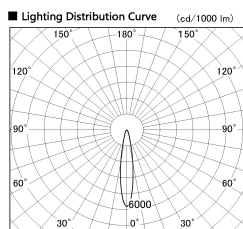

Item no. SD381-2820W9030-IK

Series Name: Cledy versa R-G (In-track)  
(SD381-IK)

■ Direct Horizontal Illuminance SD381-2820W9030-IK

φ	Illuminance Angle	Beam Angle	Vertical Illuminance (lx)		
310	18°	18°	70580		
1			17650		
630			7840		
2			4410		
950			2820		
3			1960		
1260			1440		
m	1	0	1	2	1100

Installation	Track Mount
Type	Cledy versa R-G (In-track) (SD381-IK)
Fixture wattage	28W
Beam angle	18 deg
Color Temp.	3000K
CRI	Ra>90
Luminous	3049 lm
Body	Die-castaluminumalloy
Body finish	White
Trim finish	White
Reflector finish	N/A
IP Rate	IP20
Light source	COBmodule
Input Voltage	AC220~240V
Dimming Type	Non-Dimmable
Certificate	CE,CCC
Cut Hole	N/A