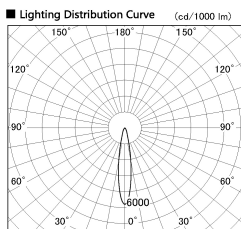

Item no. SD381-2820W9030-IK

Series Name: Cledy versa R-G (In-track)  
(SD381-IK)

■ Direct Horizontal Illuminance SD381-2820W9030-IK

φ	Illuminance Angle	Beam Angle	Vertical Illuminance (lx)
310	18°	18°	70580
17650			
7840			
4410			
2820			
1960			
1440			
1100			

Installation	Track Mount
Type	
Fixture wattage	28W
Beam angle	18 deg
Color Temp.	3000K
CRI	Ra>90
Luminous	3049 lm
Body	Die-castaluminumalloy
Body finish	White
Trim finish	White
Reflector finish	N/A
IP Rate	IP20
Light source	COBmodule
Input Voltage	AC220~240V
Dimming Type	Non-Dimmable
Certificate	CE,CCC
Cut Hole	N/A