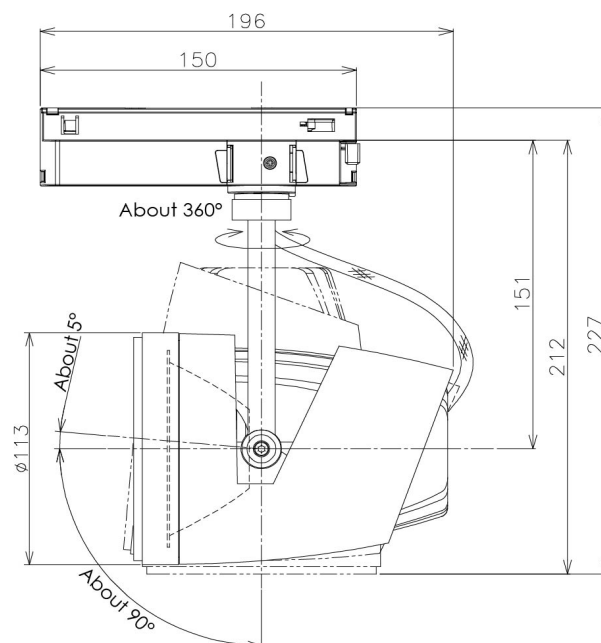

Item no. SD381-2820W9030-IK

Series Name: Cledy versa R-G (In-track)  
(SD381-IK)

■ Direct Horizontal Illuminance SD381-2820W9030-IK

φ	Illuminance Angle	Beam Angle	Vertical Illuminance (lx)
310	18°	18°	70580
17650			
7840			
4410			
2820			
1960			
1440			
1100			

Installation	Track Mount
Type	
Fixture wattage	28W
Beam angle	18 deg
Color Temp.	3000K
CRI	Ra>90
Luminous	3049 lm
Body	Die-castaluminumalloy
Body finish	White
Trim finish	White
Reflector finish	N/A
IP Rate	IP20
Light source	COBmodule
Input Voltage	AC220~240V
Dimming Type	Non-Dimmable
Certificate	CE,CCC
Cut Hole	N/A