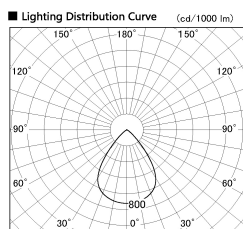

Item no. SD381-2860W9030-IK

Series Name: Cledy versa R-G (In-track)
(SD381-IK)

Installation	Track Mount
Type	Cledy versa R-G (In-track) (SD381-IK)
Fixture wattage	28W
Beam angle	74 deg
Color Temp.	3000K
CRI	Ra>90
Luminous	2903 lm
Body	Die-castaluminumalloy
Body finish	White
Trim finish	White
Reflector finish	N/A
IP Rate	IP20
Light source	COBmodule
Input Voltage	AC220~240V
Dimming Type	Non-Dimmable
Certificate	CE,CCC
Cut Hole	N/A