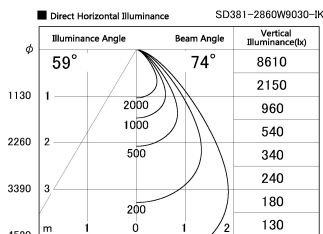

Item no. SD381-2860W9030-IK

Series Name: Cledy versa R-G (In-track)
(SD381-IK)

Installation	Track Mount
Type	Cledy versa R-G (In-track) (SD381-IK)
Fixture wattage	28W
Beam angle	74 deg
Color Temp.	3000K
CRI	Ra>90
Luminous	2903 lm
Body	Die-castaluminumalloy
Body finish	White
Trim finish	White
Reflector finish	N/A
IP Rate	IP20
Light source	COBmodule
Input Voltage	AC220~240V
Dimming Type	Non-Dimmable
Certificate	CE,CCC
Cut Hole	N/A