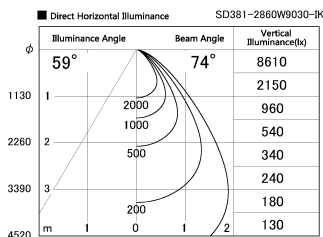

Item no. SD381-2860W9030-IK

Series Name: Cledy versa R-G (In-track)  
(SD381-IK)

Installation	Track Mount
Type	
Fixture wattage	28W
Beam angle	74 deg
Color Temp.	3000K
CRI	Ra>90
Luminous	2903 lm
Body	Die-castaluminumalloy
Body finish	White
Trim finish	White
Reflector finish	N/A
IP Rate	IP20
Light source	COBmodule
Input Voltage	AC220~240V
Dimming Type	Non-Dimmable
Certificate	CE,CCC
Cut Hole	N/A