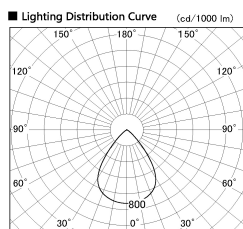

Item no. SD381-2860W9030-IK

Series Name: Cledy versa R-G (In-track)  
(SD381-IK)

Installation	Track Mount
Type	
Fixture wattage	28W
Beam angle	74 deg
Color Temp.	3000K
CRI	Ra>90
Luminous	2903 lm
Body	Die-castaluminumalloy
Body finish	White
Trim finish	White
Reflector finish	N/A
IP Rate	IP20
Light source	COBmodule
Input Voltage	AC220~240V
Dimming Type	Non-Dimmable
Certificate	CE,CCC
Cut Hole	N/A