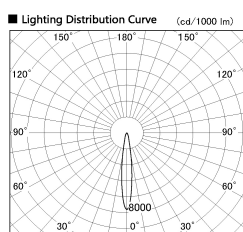

Item no. SD381-2615W9030-IK

Series Name: Cledy versa R-G (In-track)
(SD381-IK)

Installation	Track Mount
Type	
Fixture wattage	23W
Beam angle	15 deg
Color Temp.	3000K
CRI	Ra>90
Luminous	2654 lm
Body	Die-castaluminumalloy
Body finish	White
Trim finish	White
Reflector finish	N/A
IP Rate	IP20
Light source	COBmodule
Input Voltage	AC220~240V
Dimming Type	Non-Dimmable
Certificate	CE,CCC
Cut Hole	N/A

Direct Horizontal Illuminance SD381-2615W9030-IK

φ	Illuminance Angle	Beam Angle	Vertical Illuminance (lx)
240	14°	15°	82160
480			20540
730			9130
980			5140
			3290
			2280
			1680
			1280