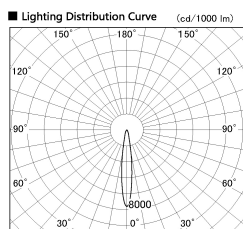

Item no. SD381-2615W9030-IK

Series Name: Cledy versa R-G (In-track)
(SD381-IK)

■ Direct Horizontal Illuminance SD381-2615W9030-IK

φ	Illuminance Angle	Beam Angle	Vertical Illuminance (lx)
240	14°	15°	82160
480			20540
730			9130
980			5140
			3290
			2280
			1680
			1280

Installation	Track Mount
Type	Cledy versa R-G (In-track) (SD381-IK)
Fixture wattage	23W
Beam angle	15 deg
Color Temp.	3000K
CRI	Ra>90
Luminous	2654 lm
Body	Die-castaluminumalloy
Body finish	White
Trim finish	White
Reflector finish	N/A
IP Rate	IP20
Light source	COBmodule
Input Voltage	AC220~240V
Dimming Type	Non-Dimmable
Certificate	CE,CCC
Cut Hole	N/A