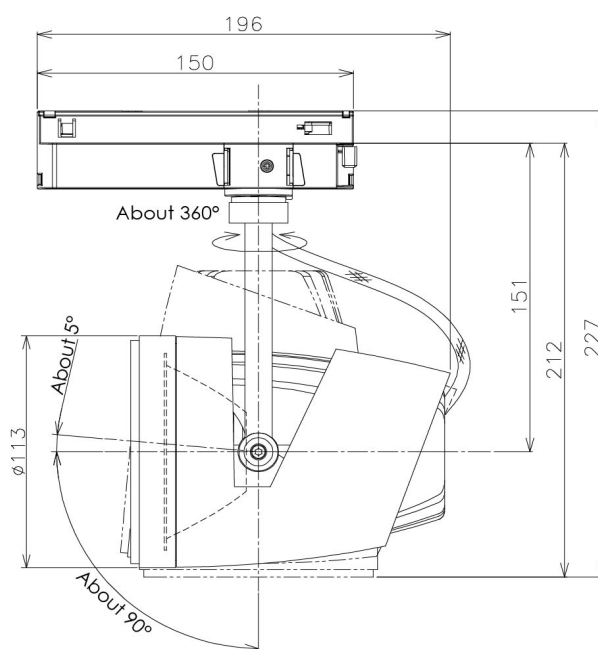

Item no. SD381-2620W9030-IK

Series Name: Cledy versa R-G (In-track)
(SD381-IK)

■ Direct Horizontal Illuminance SD381-2620W9030-IK

φ	Illuminance Angle	Beam Angle	Vertical Illuminance (lx)
310	18°	18°	61050
310			15260
630			6780
630			3820
950			2440
950			1700
1260			1250
1260			950

Installation	Track Mount
Type	
Fixture wattage	23W
Beam angle	18 deg
Color Temp.	3000K
CRI	Ra>90
Luminous	2683 lm
Body	Die-castaluminumalloy
Body finish	White
Trim finish	White
Reflector finish	N/A
IP Rate	IP20
Light source	COBmodule
Input Voltage	AC220~240V
Dimming Type	Non-Dimmable
Certificate	CE,CCC
Cut Hole	N/A