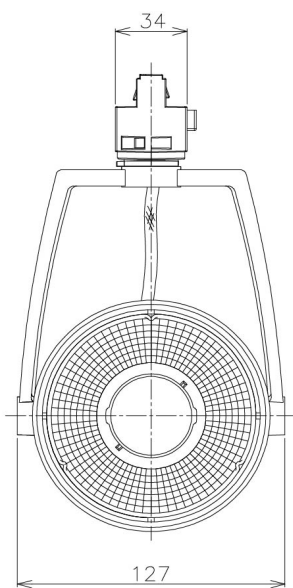

Item no. SD381-2620W9030-IK

Series Name: Cledy versa R-G (In-track)
(SD381-IK)

■ Direct Horizontal Illuminance SD381-2620W9030-IK

φ	Illuminance Angle	Beam Angle	Vertical Illuminance (lx)
310	18°	18°	61050
310			15260
630			6780
630			3820
950			2440
950			1700
1260			1250
1260			950

Installation	Track Mount
Type	
Fixture wattage	23W
Beam angle	18 deg
Color Temp.	3000K
CRI	Ra>90
Luminous	2683 lm
Body	Die-castaluminumalloy
Body finish	White
Trim finish	White
Reflector finish	N/A
IP Rate	IP20
Light source	COBmodule
Input Voltage	AC220~240V
Dimming Type	Non-Dimmable
Certificate	CE,CCC
Cut Hole	N/A