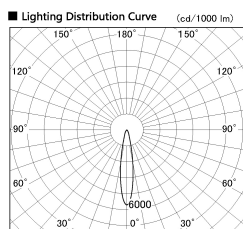

Item no. SD381-2620W9030-IK

Series Name: Cledy versa R-G (In-track)
(SD381-IK)

■ Direct Horizontal Illuminance SD381-2620W9030-IK

φ	Illuminance Angle	Beam Angle	Vertical Illuminance (lx)
310	18°	18°	61050
310			15260
630			6780
630			3820
950			2440
950			1700
1260			1250
1260			950

Installation	Track Mount
Type	
Fixture wattage	23W
Beam angle	18 deg
Color Temp.	3000K
CRI	Ra>90
Luminous	2683 lm
Body	Die-castaluminumalloy
Body finish	White
Trim finish	White
Reflector finish	N/A
IP Rate	IP20
Light source	COBmodule
Input Voltage	AC220~240V
Dimming Type	Non-Dimmable
Certificate	CE,CCC
Cut Hole	N/A