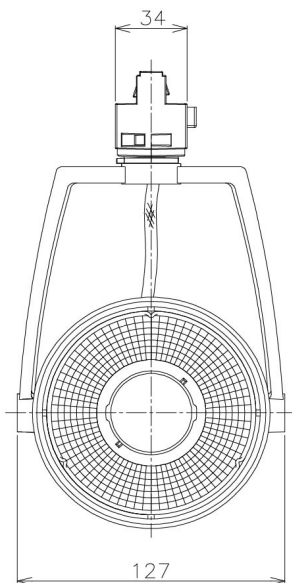

Item no. SD381-2630W9030-IK

Series Name: Cledy versa R-G (In-track)  
(SD381-IK)

Installation	Track Mount
Type	
Fixture wattage	23W
Beam angle	28 deg
Color Temp.	3000K
CRI	Ra>90
Luminous	2690 lm
Body	Die-castaluminumalloy
Body finish	White
Trim finish	White
Reflector finish	N/A
IP Rate	IP20
Light source	COBmodule
Input Voltage	AC220~240V
Dimming Type	Non-Dimmable
Certificate	CE,CCC
Cut Hole	N/A