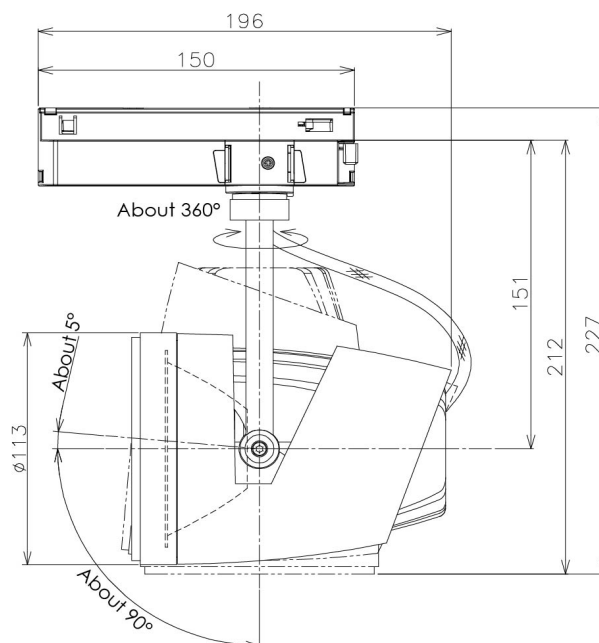

Item no. SD381-2630W9030-IK

Series Name: Cledy versa R-G (In-track)  
(SD381-IK)

Installation	Track Mount
Type	
Fixture wattage	23W
Beam angle	28 deg
Color Temp.	3000K
CRI	Ra>90
Luminous	2690 lm
Body	Die-castaluminumalloy
Body finish	White
Trim finish	White
Reflector finish	N/A
IP Rate	IP20
Light source	COBmodule
Input Voltage	AC220~240V
Dimming Type	Non-Dimmable
Certificate	CE,CCC
Cut Hole	N/A