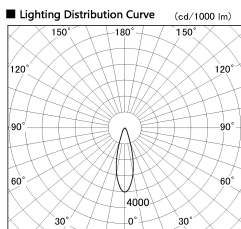

Item no. SD381-2630W9030-IK

Series Name: Cledy versa R-G (In-track)  
(SD381-IK)

Installation	Track Mount
Type	
Fixture wattage	23W
Beam angle	28 deg
Color Temp.	3000K
CRI	Ra>90
Luminous	2690 lm
Body	Die-castaluminumalloy
Body finish	White
Trim finish	White
Reflector finish	N/A
IP Rate	IP20
Light source	COBmodule
Input Voltage	AC220~240V
Dimming Type	Non-Dimmable
Certificate	CE,CCC
Cut Hole	N/A