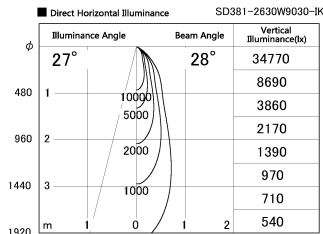

Item no. SD381-2630W9030-IK

Series Name: Cledy versa R-G (In-track)  
(SD381-IK)

Installation	Track Mount
Type	
Fixture wattage	23W
Beam angle	28 deg
Color Temp.	3000K
CRI	Ra>90
Luminous	2690 lm
Body	Die-castaluminumalloy
Body finish	White
Trim finish	White
Reflector finish	N/A
IP Rate	IP20
Light source	COBmodule
Input Voltage	AC220~240V
Dimming Type	Non-Dimmable
Certificate	CE,CCC
Cut Hole	N/A