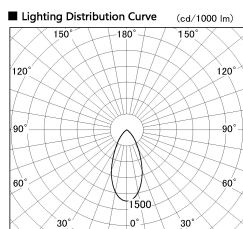

Item no. SD381-2640W9030-IK

Series Name: Cledy versa R-G (In-track)
(SD381-IK)

Installation	Track Mount
Type	Cledy versa R-G (In-track) (SD381-IK)
Fixture wattage	23W
Beam angle	46 deg
Color Temp.	3000K
CRI	Ra>90
Luminous	2509 lm
Body	Die-castaluminumalloy
Body finish	White
Trim finish	White
Reflector finish	N/A
IP Rate	IP20
Light source	COBmodule
Input Voltage	AC220~240V
Dimming Type	Non-Dimmable
Certificate	CE,CCC
Cut Hole	N/A