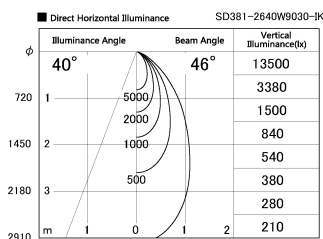

Item no. SD381-2640W9030-IK

Series Name: Cledy versa R-G (In-track)
(SD381-IK)

Installation	Track Mount
Type	Cledy versa R-G (In-track) (SD381-IK)
Fixture wattage	23W
Beam angle	46 deg
Color Temp.	3000K
CRI	Ra>90
Luminous	2509 lm
Body	Die-castaluminumalloy
Body finish	White
Trim finish	White
Reflector finish	N/A
IP Rate	IP20
Light source	COBmodule
Input Voltage	AC220~240V
Dimming Type	Non-Dimmable
Certificate	CE,CCC
Cut Hole	N/A