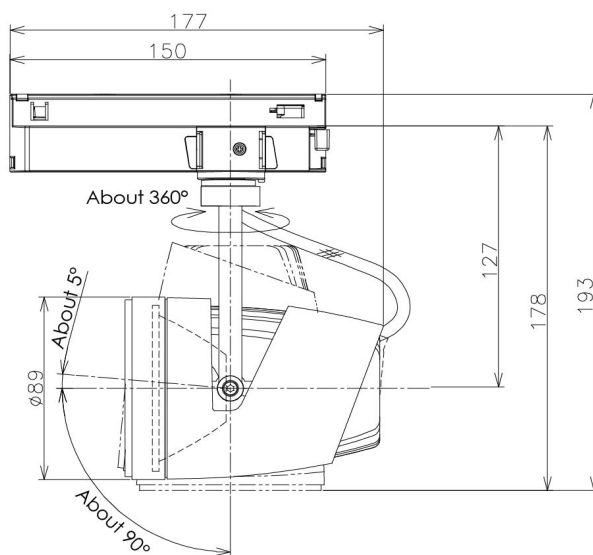

Item no. SD381-2515W9030-IK

Series Name: Cledy versa R-G (In-track)
(SD381-IK)

Installation	Track Mount
Type	
Fixture wattage	23W
Beam angle	18 deg
Color Temp.	3000K
CRI	Ra>90
Luminous	2456 lm
Body	Die-castaluminumalloy
Body finish	White
Trim finish	White
Reflector finish	N/A
IP Rate	IP20
Light source	COBmodule
Input Voltage	AC220~240V
Dimming Type	Non-Dimmable
Certificate	CE,CCC
Cut Hole	N/A