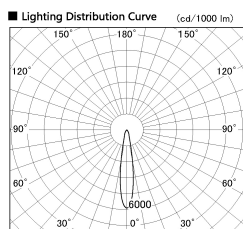

Item no. SD381-2515W9030-IK

Series Name: Cledy versa R-G (In-track)
(SD381-IK)

Installation	Track Mount
Type	
Fixture wattage	23W
Beam angle	18 deg
Color Temp.	3000K
CRI	Ra>90
Luminous	2456 lm
Body	Die-castaluminumalloy
Body finish	White
Trim finish	White
Reflector finish	N/A
IP Rate	IP20
Light source	COBmodule
Input Voltage	AC220~240V
Dimming Type	Non-Dimmable
Certificate	CE,CCC
Cut Hole	N/A