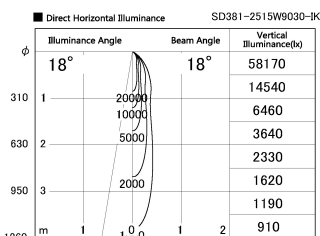

Item no. SD381-2515W9030-IK

Series Name: Cledy versa R-G (In-track)
(SD381-IK)

Installation	Track Mount
Type	
Fixture wattage	23W
Beam angle	18 deg
Color Temp.	3000K
CRI	Ra>90
Luminous	2456 lm
Body	Die-castaluminumalloy
Body finish	White
Trim finish	White
Reflector finish	N/A
IP Rate	IP20
Light source	COBmodule
Input Voltage	AC220~240V
Dimming Type	Non-Dimmable
Certificate	CE,CCC
Cut Hole	N/A