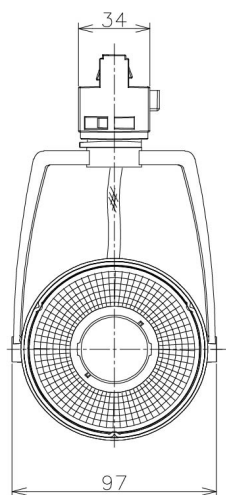

Item no. SD381-2515W9030-IK

Series Name: Cledy versa R-G (In-track)
(SD381-IK)

Installation	Track Mount
Type	
Fixture wattage	23W
Beam angle	18 deg
Color Temp.	3000K
CRI	Ra>90
Luminous	2456 lm
Body	Die-castaluminumalloy
Body finish	White
Trim finish	White
Reflector finish	N/A
IP Rate	IP20
Light source	COBmodule
Input Voltage	AC220~240V
Dimming Type	Non-Dimmable
Certificate	CE,CCC
Cut Hole	N/A