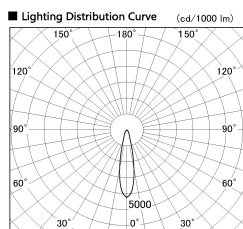

Item no. SD381-2520W9030-IK

Series Name: Cledy versa R-G (In-track)
(SD381-IK)

■ Direct Horizontal Illuminance SD381-2520W9030-IK

φ	Illuminance Angle	Beam Angle	Vertical Illuminance (lx)
370	21°	22°	42390
740	1		10600
			4710
1110	2		2650
			1700
1480	3		1180
			870
	0	1 2	660

Installation	Track Mount
Type	
Fixture wattage	23W
Beam angle	22 deg
Color Temp.	3000K
CRI	Ra>90
Luminous	2489 lm
Body	Die-castaluminumalloy
Body finish	White
Trim finish	White
Reflector finish	N/A
IP Rate	IP20
Light source	COBmodule
Input Voltage	AC220~240V
Dimming Type	Non-Dimmable
Certificate	CE,CCC
Cut Hole	N/A