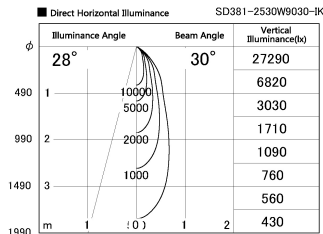

Item no. SD381-2530W9030-IK

Series Name: Cledy versa R-G (In-track)
(SD381-IK)

Installation	Track Mount
Type	
Fixture wattage	23W
Beam angle	30 deg
Color Temp.	3000K
CRI	Ra>90
Luminous	2472 lm
Body	Die-castaluminumalloy
Body finish	White
Trim finish	White
Reflector finish	N/A
IP Rate	IP20
Light source	COBmodule
Input Voltage	AC220~240V
Dimming Type	Non-Dimmable
Certificate	CE,CCC
Cut Hole	N/A