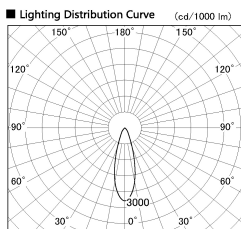

Item no. SD381-2530W9030-IK

Series Name: Cledy versa R-G (In-track)
(SD381-IK)

Installation	Track Mount
Type	
Fixture wattage	23W
Beam angle	30 deg
Color Temp.	3000K
CRI	Ra>90
Luminous	2472 lm
Body	Die-castaluminumalloy
Body finish	White
Trim finish	White
Reflector finish	N/A
IP Rate	IP20
Light source	COBmodule
Input Voltage	AC220~240V
Dimming Type	Non-Dimmable
Certificate	CE,CCC
Cut Hole	N/A