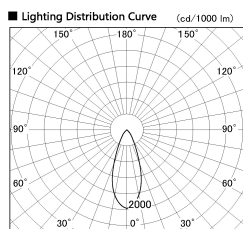

Item no. SD381-2540W9030-IK

Series Name: Cledy versa R-G (In-track)
(SD381-IK)

Installation	Track Mount
Type	
Fixture wattage	23W
Beam angle	38 deg
Color Temp.	3000K
CRI	Ra>90
Luminous	2416 lm
Body	Die-castaluminumalloy
Body finish	White
Trim finish	White
Reflector finish	N/A
IP Rate	IP20
Light source	COBmodule
Input Voltage	AC220~240V
Dimming Type	Non-Dimmable
Certificate	CE,CCC
Cut Hole	N/A