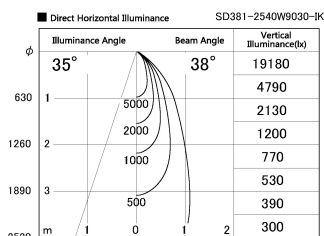

Item no. SD381-2540W9030-IK

Series Name: Cledy versa R-G (In-track)
(SD381-IK)

Installation	Track Mount
Type	
Fixture wattage	23W
Beam angle	38 deg
Color Temp.	3000K
CRI	Ra>90
Luminous	2416 lm
Body	Die-castaluminumalloy
Body finish	White
Trim finish	White
Reflector finish	N/A
IP Rate	IP20
Light source	COBmodule
Input Voltage	AC220~240V
Dimming Type	Non-Dimmable
Certificate	CE,CCC
Cut Hole	N/A