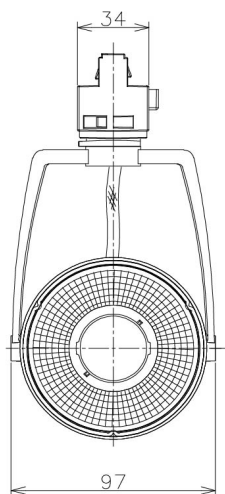

Item no. SD381-2560W9030-IK

Series Name: Cledy versa R-G (In-track)
(SD381-IK)

Installation	Track Mount
Type	Cledy versa R-G (In-track) (SD381-IK)
Fixture wattage	23W
Beam angle	74 deg
Color Temp.	3000K
CRI	Ra>90
Luminous	2208 lm
Body	Die-castaluminumalloy
Body finish	White
Trim finish	White
Reflector finish	N/A
IP Rate	IP20
Light source	COBmodule
Input Voltage	AC220~240V
Dimming Type	Non-Dimmable
Certificate	CE,CCC
Cut Hole	N/A