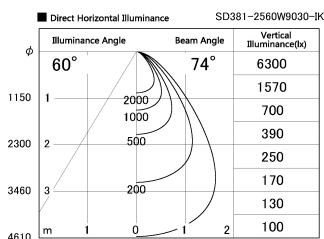

Item no. SD381-2560W9030-IK

Series Name: Cledy versa R-G (In-track)
(SD381-IK)

Installation	Track Mount
Type	Cledy versa R-G (In-track) (SD381-IK)
Fixture wattage	23W
Beam angle	74 deg
Color Temp.	3000K
CRI	Ra>90
Luminous	2208 lm
Body	Die-castaluminumalloy
Body finish	White
Trim finish	White
Reflector finish	N/A
IP Rate	IP20
Light source	COBmodule
Input Voltage	AC220~240V
Dimming Type	Non-Dimmable
Certificate	CE,CCC
Cut Hole	N/A