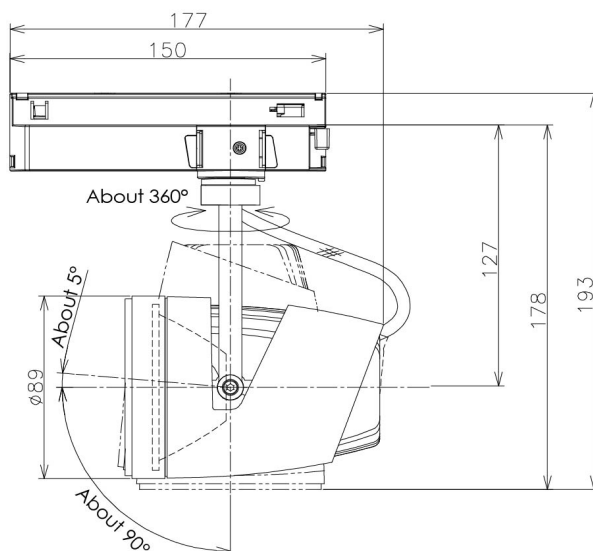

Item no. SD381-2560W9030-IK

Series Name: Cledy versa R-G (In-track)
(SD381-IK)

Installation	Track Mount
Type	Cledy versa R-G (In-track) (SD381-IK)
Fixture wattage	23W
Beam angle	74 deg
Color Temp.	3000K
CRI	Ra>90
Luminous	2208 lm
Body	Die-castaluminumalloy
Body finish	White
Trim finish	White
Reflector finish	N/A
IP Rate	IP20
Light source	COBmodule
Input Voltage	AC220~240V
Dimming Type	Non-Dimmable
Certificate	CE,CCC
Cut Hole	N/A