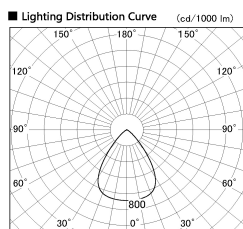

Item no. SD381-2560W9030-IK

Series Name: Cledy versa R-G (In-track)
(SD381-IK)

Installation	Track Mount
Type	Cledy versa R-G (In-track) (SD381-IK)
Fixture wattage	23W
Beam angle	74 deg
Color Temp.	3000K
CRI	Ra>90
Luminous	2208 lm
Body	Die-castaluminumalloy
Body finish	White
Trim finish	White
Reflector finish	N/A
IP Rate	IP20
Light source	COBmodule
Input Voltage	AC220~240V
Dimming Type	Non-Dimmable
Certificate	CE,CCC
Cut Hole	N/A