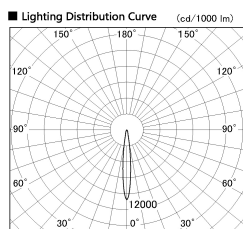

Item no. SD381-2015W9030-IK

Series Name: Cledy versa R-G (In-track)
(SD381-IK)

■ Direct Horizontal Illuminance SD381-2015W9030-IK

φ	Illuminance Angle	Beam Angle	Vertical Illuminance (lx)
190	11°	12°	84540
1			21140
380	2		9390
			5280
570	3		3380
			2350
770	m	1 0 1 2	1730
			1320

Installation	Track Mount
Type	
Fixture wattage	20W
Beam angle	12 deg
Color Temp.	3000K
CRI	Ra>90
Luminous	1999 lm
Body	Die-castaluminumalloy
Body finish	White
Trim finish	White
Reflector finish	N/A
IP Rate	IP20
Light source	COBmodule
Input Voltage	AC220~240V
Dimming Type	Non-Dimmable
Certificate	CE,CCC
Cut Hole	N/A