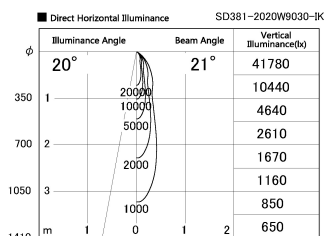

Item no. SD381-2020W9030-IK

Series Name: Cledy versa R-G (In-track)
(SD381-IK)

Installation	Track Mount
Type	Cledy versa R-G (In-track) (SD381-IK)
Fixture wattage	20W
Beam angle	21 deg
Color Temp.	3000K
CRI	Ra>90
Luminous	2032 lm
Body	Die-castaluminumalloy
Body finish	White
Trim finish	White
Reflector finish	N/A
IP Rate	IP20
Light source	COBmodule
Input Voltage	AC220~240V
Dimming Type	Non-Dimmable
Certificate	CE,CCC
Cut Hole	N/A