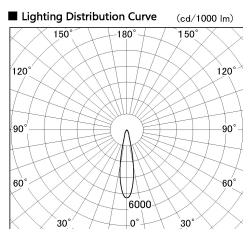

Item no. SD381-2020W9030-IK

Series Name: Cledy versa R-G (In-track)
(SD381-IK)

■ Direct Horizontal Illuminance SD381-2020W9030-IK

Illuminance Angle	Beam Angle	Vertical Illuminance (lx)
20°	21°	41780
1		10440
		4640
		2610
2		1670
		1160
3		850
1410 m	0 1 2	650

Installation	Track Mount
Type	
Fixture wattage	20W
Beam angle	21 deg
Color Temp.	3000K
CRI	Ra>90
Luminous	2032 lm
Body	Die-cast aluminum alloy
Body finish	White
Trim finish	White
Reflector finish	N/A
IP Rate	IP20
Light source	COB module
Input Voltage	AC220~240V
Dimming Type	Non-Dimmable
Certificate	CE,CCC
Cut Hole	N/A