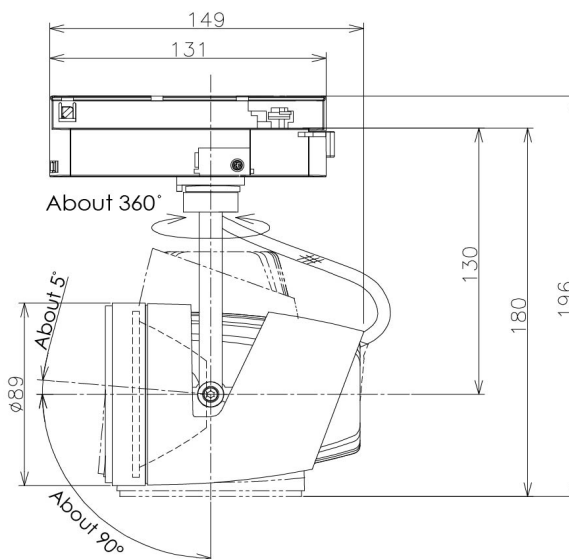

Item no. SD381-2020W9030-IK

Series Name: Cledy versa R-G (In-track)
(SD381-IK)

Installation	Track Mount
Type	Cledy versa R-G (In-track) (SD381-IK)
Fixture wattage	20W
Beam angle	21 deg
Color Temp.	3000K
CRI	Ra>90
Luminous	2032 lm
Body	Die-castaluminumalloy
Body finish	White
Trim finish	White
Reflector finish	N/A
IP Rate	IP20
Light source	COBmodule
Input Voltage	AC220~240V
Dimming Type	Non-Dimmable
Certificate	CE,CCC
Cut Hole	N/A