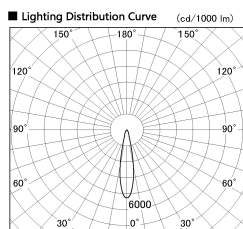

Item no. SD381-2020W9030-IK

Series Name: Cledy versa R-G (In-track)
(SD381-IK)

Installation	Track Mount
Type	Cledy versa R-G (In-track) (SD381-IK)
Fixture wattage	20W
Beam angle	21 deg
Color Temp.	3000K
CRI	Ra>90
Luminous	2032 lm
Body	Die-castaluminumalloy
Body finish	White
Trim finish	White
Reflector finish	N/A
IP Rate	IP20
Light source	COBmodule
Input Voltage	AC220~240V
Dimming Type	Non-Dimmable
Certificate	CE,CCC
Cut Hole	N/A