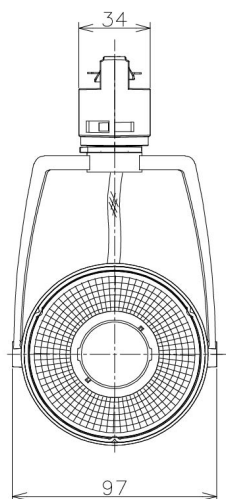

Item no. SD381-2020W9030-IK

Series Name: Cledy versa R-G (In-track)
(SD381-IK)

Installation	Track Mount
Type	Cledy versa R-G (In-track) (SD381-IK)
Fixture wattage	20W
Beam angle	21 deg
Color Temp.	3000K
CRI	Ra>90
Luminous	2032 lm
Body	Die-castaluminumalloy
Body finish	White
Trim finish	White
Reflector finish	N/A
IP Rate	IP20
Light source	COBmodule
Input Voltage	AC220~240V
Dimming Type	Non-Dimmable
Certificate	CE,CCC
Cut Hole	N/A