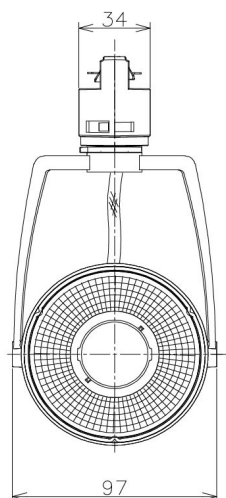

Item no. SD381-2030W9030-IK

Series Name: Cledy versa R-G (In-track)  
(SD381-IK)

Installation	Track Mount
Type	
Fixture wattage	20W
Beam angle	29 deg
Color Temp.	3000K
CRI	Ra>90
Luminous	2013 lm
Body	Die-castaluminumalloy
Body finish	White
Trim finish	White
Reflector finish	N/A
IP Rate	IP20
Light source	COBmodule
Input Voltage	AC220~240V
Dimming Type	Non-Dimmable
Certificate	CE,CCC
Cut Hole	N/A