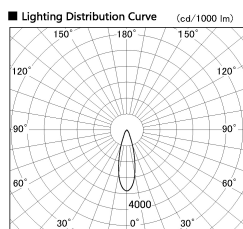

Item no. SD381-2030W9030-IK

Series Name: Cledy versa R-G (In-track)  
(SD381-IK)

Installation	Track Mount
Type	
Fixture wattage	20W
Beam angle	29 deg
Color Temp.	3000K
CRI	Ra>90
Luminous	2013 lm
Body	Die-castaluminumalloy
Body finish	White
Trim finish	White
Reflector finish	N/A
IP Rate	IP20
Light source	COBmodule
Input Voltage	AC220~240V
Dimming Type	Non-Dimmable
Certificate	CE,CCC
Cut Hole	N/A