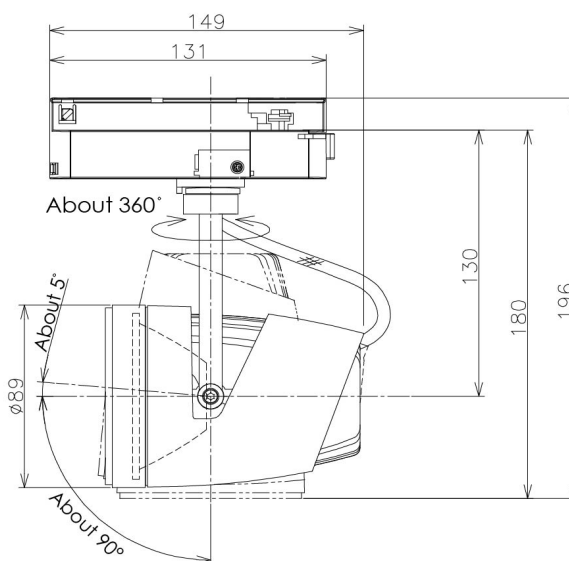

Item no. SD381-2030W9030-IK

Series Name: Cledy versa R-G (In-track)  
(SD381-IK)

Installation	Track Mount
Type	
Fixture wattage	20W
Beam angle	29 deg
Color Temp.	3000K
CRI	Ra>90
Luminous	2013 lm
Body	Die-castaluminumalloy
Body finish	White
Trim finish	White
Reflector finish	N/A
IP Rate	IP20
Light source	COBmodule
Input Voltage	AC220~240V
Dimming Type	Non-Dimmable
Certificate	CE,CCC
Cut Hole	N/A