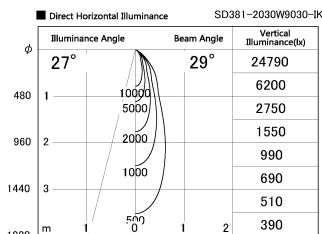

Item no. SD381-2030W9030-IK

Series Name: Cledy versa R-G (In-track)  
(SD381-IK)

Installation	Track Mount
Type	
Fixture wattage	20W
Beam angle	29 deg
Color Temp.	3000K
CRI	Ra>90
Luminous	2013 lm
Body	Die-castaluminumalloy
Body finish	White
Trim finish	White
Reflector finish	N/A
IP Rate	IP20
Light source	COBmodule
Input Voltage	AC220~240V
Dimming Type	Non-Dimmable
Certificate	CE,CCC
Cut Hole	N/A