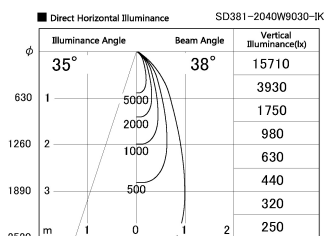

Item no. SD381-2040W9030-IK

Series Name: Cledy versa R-G (In-track)
(SD381-IK)

Installation	Track Mount
Type	Cledy versa R-G (In-track) (SD381-IK)
Fixture wattage	20W
Beam angle	38 deg
Color Temp.	3000K
CRI	Ra>90
Luminous	1957 lm
Body	Die-castaluminumalloy
Body finish	White
Trim finish	White
Reflector finish	N/A
IP Rate	IP20
Light source	COBmodule
Input Voltage	AC220~240V
Dimming Type	Non-Dimmable
Certificate	CE,CCC
Cut Hole	N/A