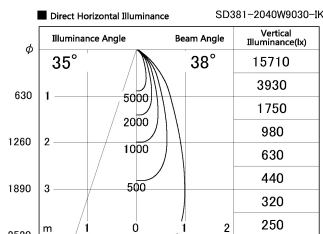

Item no. SD381-2040W9030-IK

Series Name: Cledy versa R-G (In-track)  
(SD381-IK)

Installation	Track Mount
Type	
Fixture wattage	20W
Beam angle	38 deg
Color Temp.	3000K
CRI	Ra>90
Luminous	1957 lm
Body	Die-castaluminumalloy
Body finish	White
Trim finish	White
Reflector finish	N/A
IP Rate	IP20
Light source	COBmodule
Input Voltage	AC220~240V
Dimming Type	Non-Dimmable
Certificate	CE,CCC
Cut Hole	N/A