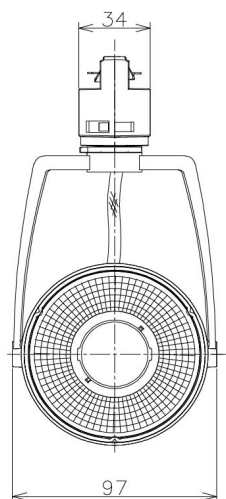

Item no. SD381-2040W9030-IK

Series Name: Cledy versa R-G (In-track)
(SD381-IK)

Installation	Track Mount
Type	Cledy versa R-G (In-track) (SD381-IK)
Fixture wattage	20W
Beam angle	38 deg
Color Temp.	3000K
CRI	Ra>90
Luminous	1957 lm
Body	Die-castaluminumalloy
Body finish	White
Trim finish	White
Reflector finish	N/A
IP Rate	IP20
Light source	COBmodule
Input Voltage	AC220~240V
Dimming Type	Non-Dimmable
Certificate	CE,CCC
Cut Hole	N/A