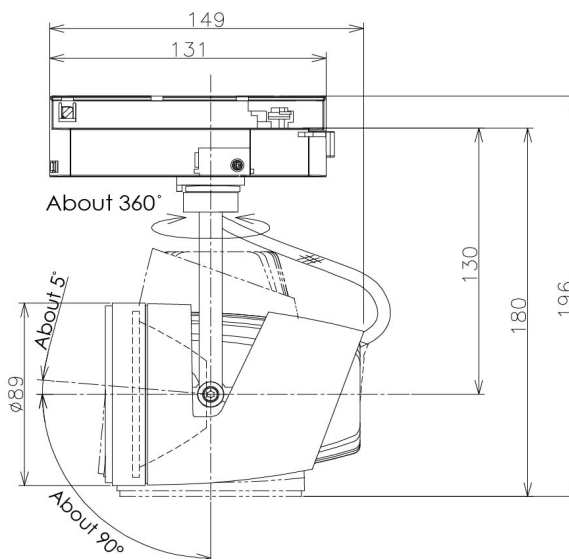

Item no. SD381-2040W9030-IK

Series Name: Cledy versa R-G (In-track)
(SD381-IK)

Installation	Track Mount
Type	Cledy versa R-G (In-track) (SD381-IK)
Fixture wattage	20W
Beam angle	38 deg
Color Temp.	3000K
CRI	Ra>90
Luminous	1957 lm
Body	Die-castaluminumalloy
Body finish	White
Trim finish	White
Reflector finish	N/A
IP Rate	IP20
Light source	COBmodule
Input Voltage	AC220~240V
Dimming Type	Non-Dimmable
Certificate	CE,CCC
Cut Hole	N/A