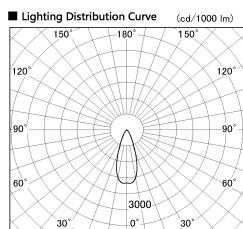

Item no. SD381-2040W9030-IK

Series Name: Cledy versa R-G (In-track)  
(SD381-IK)

Installation	Track Mount
Type	
Fixture wattage	20W
Beam angle	38 deg
Color Temp.	3000K
CRI	Ra>90
Luminous	1957 lm
Body	Die-castaluminumalloy
Body finish	White
Trim finish	White
Reflector finish	N/A
IP Rate	IP20
Light source	COBmodule
Input Voltage	AC220~240V
Dimming Type	Non-Dimmable
Certificate	CE,CCC
Cut Hole	N/A