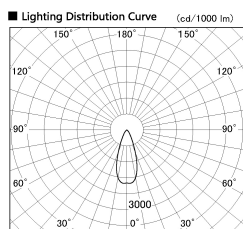

Item no. SD381-2040W9030-IK

Series Name: Cledy versa R-G (In-track)
(SD381-IK)

Installation	Track Mount
Type	Cledy versa R-G (In-track) (SD381-IK)
Fixture wattage	20W
Beam angle	38 deg
Color Temp.	3000K
CRI	Ra>90
Luminous	1957 lm
Body	Die-castaluminumalloy
Body finish	White
Trim finish	White
Reflector finish	N/A
IP Rate	IP20
Light source	COBmodule
Input Voltage	AC220~240V
Dimming Type	Non-Dimmable
Certificate	CE,CCC
Cut Hole	N/A