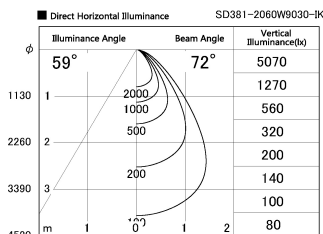

Item no. SD381-2060W9030-IK

Series Name: Cledy versa R-G (In-track)  
(SD381-IK)

Installation	Track Mount
Type	
Fixture wattage	20W
Beam angle	72 deg
Color Temp.	3000K
CRI	Ra>90
Luminous	1714 lm
Body	Die-castaluminumalloy
Body finish	White
Trim finish	White
Reflector finish	N/A
IP Rate	IP20
Light source	COBmodule
Input Voltage	AC220~240V
Dimming Type	Non-Dimmable
Certificate	CE,CCC
Cut Hole	N/A