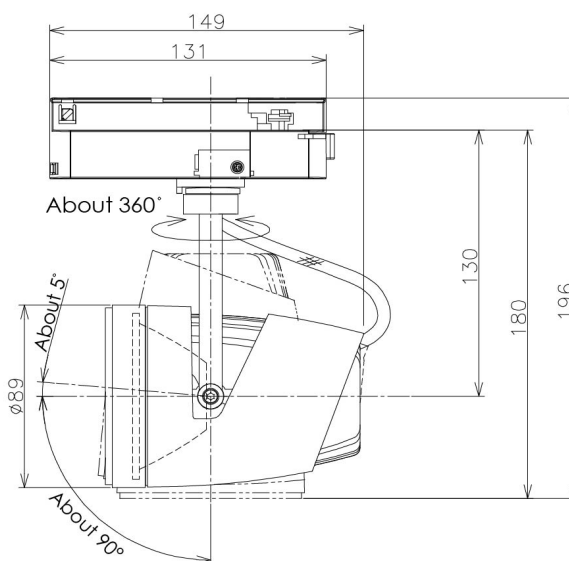

Item no. SD381-2060W9030-IK

Series Name: Cledy versa R-G (In-track)  
(SD381-IK)

Installation	Track Mount
Type	
Fixture wattage	20W
Beam angle	72 deg
Color Temp.	3000K
CRI	Ra>90
Luminous	1714 lm
Body	Die-castaluminumalloy
Body finish	White
Trim finish	White
Reflector finish	N/A
IP Rate	IP20
Light source	COBmodule
Input Voltage	AC220~240V
Dimming Type	Non-Dimmable
Certificate	CE,CCC
Cut Hole	N/A