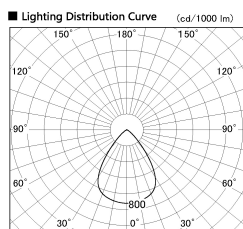

Item no. SD381-2060W9030-IK

Series Name: Cledy versa R-G (In-track)  
(SD381-IK)

Installation	Track Mount
Type	
Fixture wattage	20W
Beam angle	72 deg
Color Temp.	3000K
CRI	Ra>90
Luminous	1714 lm
Body	Die-castaluminumalloy
Body finish	White
Trim finish	White
Reflector finish	N/A
IP Rate	IP20
Light source	COBmodule
Input Voltage	AC220~240V
Dimming Type	Non-Dimmable
Certificate	CE,CCC
Cut Hole	N/A