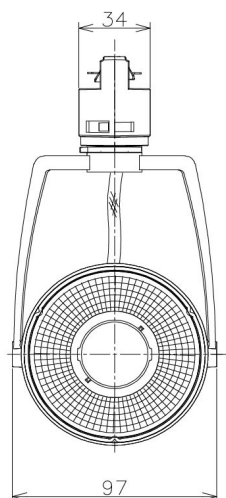

Item no. SD381-2060W9030-IK

Series Name: Cledy versa R-G (In-track)  
(SD381-IK)

Installation	Track Mount
Type	
Fixture wattage	20W
Beam angle	72 deg
Color Temp.	3000K
CRI	Ra>90
Luminous	1714 lm
Body	Die-castaluminumalloy
Body finish	White
Trim finish	White
Reflector finish	N/A
IP Rate	IP20
Light source	COBmodule
Input Voltage	AC220~240V
Dimming Type	Non-Dimmable
Certificate	CE,CCC
Cut Hole	N/A