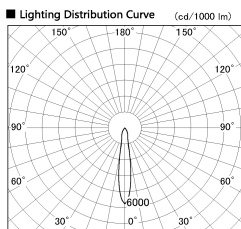

Item no. SD381-1915W9030-IK

Series Name: Cledy versa R-G (In-track)
(SD381-IK)

■ Direct Horizontal Illuminance SD381-1915W9030-IK

φ	Illuminance Angle	Beam Angle	Vertical Illuminance (lx)
280	16°	17°	38470
560			9620
840			4270
1120			2400
			1540
			1070
			790
			600

Installation	Track Mount
Type	
Fixture wattage	18.6W
Beam angle	17 deg
Color Temp.	3000K
CRI	Ra>90
Luminous	1671 lm
Body	Die-castaluminumalloy
Body finish	White
Trim finish	White
Reflector finish	N/A
IP Rate	IP20
Light source	COBmodule
Input Voltage	AC220~240V
Dimming Type	Non-Dimmable
Certificate	CE,CCC
Cut Hole	N/A