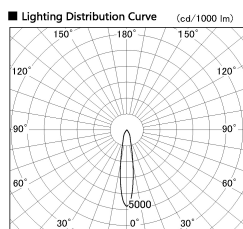

Item no. SD381-1920W9030-IK

Series Name: Cledy versa R-G (In-track)  
(SD381-IK)

Installation	Track Mount
Type	Cledy versa R-G (In-track) (SD381-IK)
Fixture wattage	18.6W
Beam angle	18 deg
Color Temp.	3000K
CRI	Ra>90
Luminous	1580 lm
Body	Die-cast aluminum alloy
Body finish	White
Trim finish	White
Reflector finish	N/A
IP Rate	IP20
Light source	COB module
Input Voltage	AC220~240V
Dimming Type	Non-Dimmable
Certificate	CE,CCC
Cut Hole	N/A