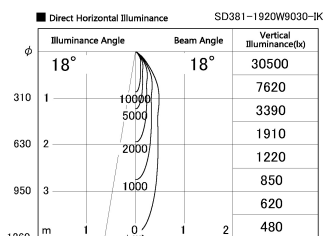

Item no. SD381-1920W9030-IK

Series Name: Cledy versa R-G (In-track)  
(SD381-IK)

Installation	Track Mount
Type	Cledy versa R-G (In-track) (SD381-IK)
Fixture wattage	18.6W
Beam angle	18 deg
Color Temp.	3000K
CRI	Ra>90
Luminous	1580 lm
Body	Die-cast aluminum alloy
Body finish	White
Trim finish	White
Reflector finish	N/A
IP Rate	IP20
Light source	COB module
Input Voltage	AC220~240V
Dimming Type	Non-Dimmable
Certificate	CE,CCC
Cut Hole	N/A