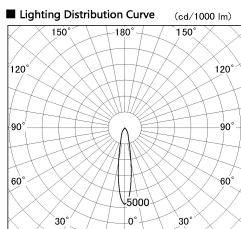

Item no. SD381-1920W9030-IK

Series Name: Cledy versa R-G (In-track)
(SD381-IK)

■ Direct Horizontal Illuminance SD381-1920W9030-IK

Vertical Illuminance (lx)	Beam Angle	Illuminance Angle
30500	18°	18°
7620		
3390		
1910		
1220		
850		
620		
480		

Installation	Track Mount
Type	
Fixture wattage	18.6W
Beam angle	18 deg
Color Temp.	3000K
CRI	Ra>90
Luminous	1580 lm
Body	Die-cast aluminum alloy
Body finish	White
Trim finish	White
Reflector finish	N/A
IP Rate	IP20
Light source	COB module
Input Voltage	AC220~240V
Dimming Type	Non-Dimmable
Certificate	CE,CCC
Cut Hole	N/A