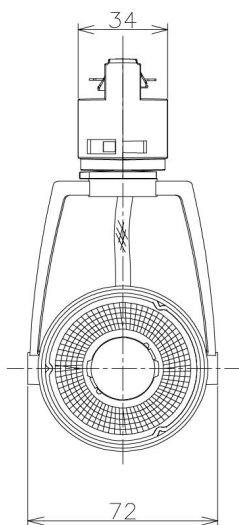

Item no. SD381-1930W9030-IK

Series Name: Cledy versa R-G (In-track)
(SD381-IK)

Installation	Track Mount
Type	
Fixture wattage	18.6W
Beam angle	27 deg
Color Temp.	3000K
CRI	Ra>90
Luminous	1557 lm
Body	Die-castaluminumalloy
Body finish	White
Trim finish	White
Reflector finish	N/A
IP Rate	IP20
Light source	COBmodule
Input Voltage	AC220~240V
Dimming Type	Non-Dimmable
Certificate	CE,CCC
Cut Hole	N/A