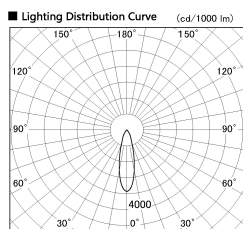

Item no. SD381-1930W9030-IK

Series Name: Cledy versa R-G (In-track)
(SD381-IK)

Installation	Track Mount
Type	
Fixture wattage	18.6W
Beam angle	27 deg
Color Temp.	3000K
CRI	Ra>90
Luminous	1557 lm
Body	Die-castaluminumalloy
Body finish	White
Trim finish	White
Reflector finish	N/A
IP Rate	IP20
Light source	COBmodule
Input Voltage	AC220~240V
Dimming Type	Non-Dimmable
Certificate	CE,CCC
Cut Hole	N/A