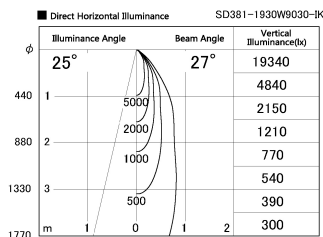

Item no. SD381-1930W9030-IK

Series Name: Cledy versa R-G (In-track)
(SD381-IK)

Installation	Track Mount
Type	
Fixture wattage	18.6W
Beam angle	27 deg
Color Temp.	3000K
CRI	Ra>90
Luminous	1557 lm
Body	Die-castaluminumalloy
Body finish	White
Trim finish	White
Reflector finish	N/A
IP Rate	IP20
Light source	COBmodule
Input Voltage	AC220~240V
Dimming Type	Non-Dimmable
Certificate	CE,CCC
Cut Hole	N/A