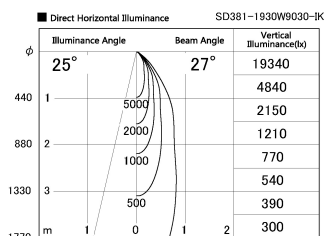

Item no. SD381-1930W9030-IK

Series Name: Cledy versa R-G (In-track)  
(SD381-IK)

Installation	Track Mount
Type	Cledy versa R-G (In-track) (SD381-IK)
Fixture wattage	18.6W
Beam angle	27 deg
Color Temp.	3000K
CRI	Ra>90
Luminous	1557 lm
Body	Die-castaluminumalloy
Body finish	White
Trim finish	White
Reflector finish	N/A
IP Rate	IP20
Light source	COBmodule
Input Voltage	AC220~240V
Dimming Type	Non-Dimmable
Certificate	CE,CCC
Cut Hole	N/A