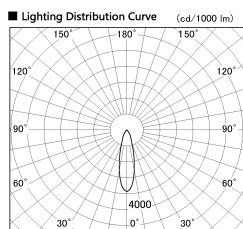

Item no. SD381-1930W9030-IK

Series Name: Cledy versa R-G (In-track)  
(SD381-IK)

Installation	Track Mount
Type	Cledy versa R-G (In-track) (SD381-IK)
Fixture wattage	18.6W
Beam angle	27 deg
Color Temp.	3000K
CRI	Ra>90
Luminous	1557 lm
Body	Die-castaluminumalloy
Body finish	White
Trim finish	White
Reflector finish	N/A
IP Rate	IP20
Light source	COBmodule
Input Voltage	AC220~240V
Dimming Type	Non-Dimmable
Certificate	CE,CCC
Cut Hole	N/A