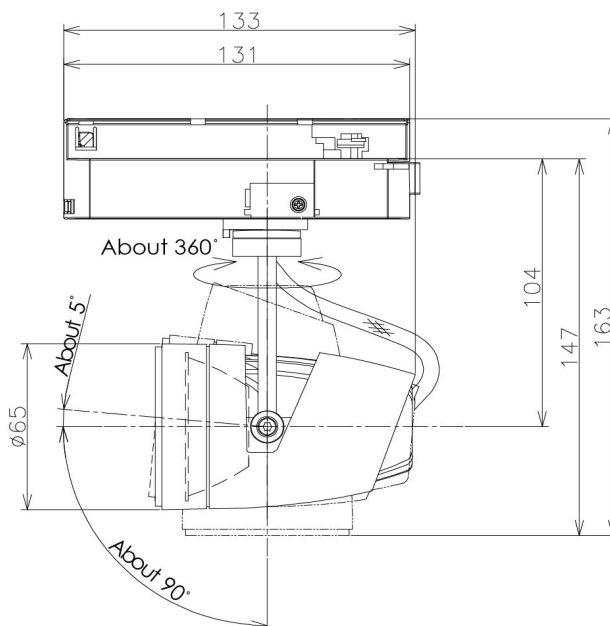

Item no. SD381-1930W9030-IK

Series Name: Cledy versa R-G (In-track)
(SD381-IK)

Installation	Track Mount
Type	
Fixture wattage	18.6W
Beam angle	27 deg
Color Temp.	3000K
CRI	Ra>90
Luminous	1557 lm
Body	Die-castaluminumalloy
Body finish	White
Trim finish	White
Reflector finish	N/A
IP Rate	IP20
Light source	COBmodule
Input Voltage	AC220~240V
Dimming Type	Non-Dimmable
Certificate	CE,CCC
Cut Hole	N/A