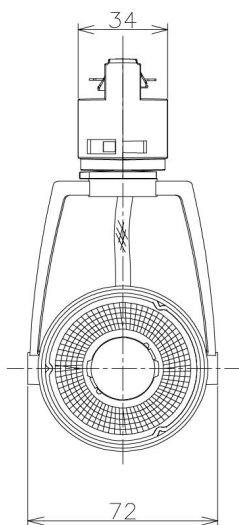

Item no. SD381-1960W9030-IK

Series Name: Cledy versa R-G (In-track)
(SD381-IK)

Installation	Track Mount
Type	
Fixture wattage	18.6W
Beam angle	68 deg
Color Temp.	3000K
CRI	Ra>90
Luminous	1486 lm
Body	Die-castaluminumalloy
Body finish	White
Trim finish	White
Reflector finish	N/A
IP Rate	IP20
Light source	COBmodule
Input Voltage	AC220~240V
Dimming Type	Non-Dimmable
Certificate	CE,CCC
Cut Hole	N/A