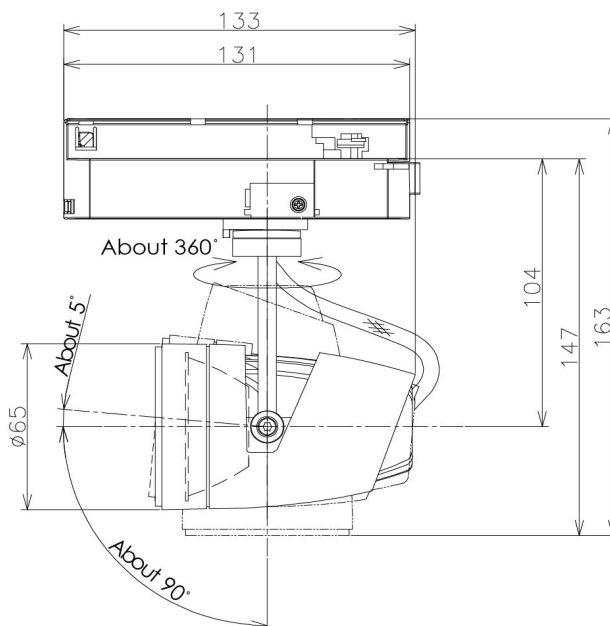

Item no. SD381-1960W9030-IK

Series Name: Cledy versa R-G (In-track)
(SD381-IK)

Installation	Track Mount
Type	
Fixture wattage	18.6W
Beam angle	68 deg
Color Temp.	3000K
CRI	Ra>90
Luminous	1486 lm
Body	Die-castaluminumalloy
Body finish	White
Trim finish	White
Reflector finish	N/A
IP Rate	IP20
Light source	COBmodule
Input Voltage	AC220~240V
Dimming Type	Non-Dimmable
Certificate	CE,CCC
Cut Hole	N/A