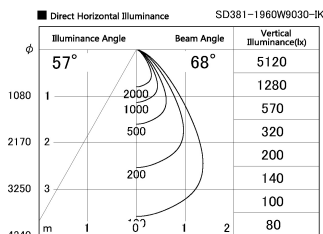

Item no. SD381-1960W9030-IK

Series Name: Cledy versa R-G (In-track)
(SD381-IK)

Installation	Track Mount
Type	
Fixture wattage	18.6W
Beam angle	68 deg
Color Temp.	3000K
CRI	Ra>90
Luminous	1486 lm
Body	Die-castaluminumalloy
Body finish	White
Trim finish	White
Reflector finish	N/A
IP Rate	IP20
Light source	COBmodule
Input Voltage	AC220~240V
Dimming Type	Non-Dimmable
Certificate	CE,CCC
Cut Hole	N/A