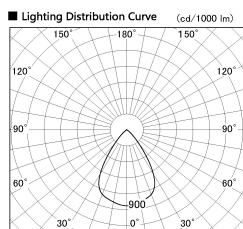

Item no. SD381-1960W9030-IK

Series Name: Cledy versa R-G (In-track)
(SD381-IK)

Installation	Track Mount
Type	
Fixture wattage	18.6W
Beam angle	68 deg
Color Temp.	3000K
CRI	Ra>90
Luminous	1486 lm
Body	Die-castaluminumalloy
Body finish	White
Trim finish	White
Reflector finish	N/A
IP Rate	IP20
Light source	COBmodule
Input Voltage	AC220~240V
Dimming Type	Non-Dimmable
Certificate	CE,CCC
Cut Hole	N/A