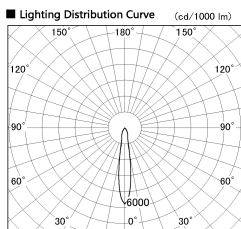

Item no. SD381-1115W9030-IK

Series Name: Cledy versa R-G (In-track)  
(SD381-IK)

■ Direct Horizontal Illuminance SD381-1115W9030-IK

| φ    | Illuminance Angle | Beam Angle | Vertical Illuminance (lx) |
|------|-------------------|------------|---------------------------|
|      | 16°               | 17°        | 23350                     |
| 280  | 10000             | 5000       | 5840                      |
| 560  | 2000              |            | 2590                      |
| 840  | 1000              |            | 1460                      |
| 1120 | 500               |            | 930                       |
|      |                   |            | 650                       |
|      |                   |            | 480                       |
|      |                   |            | 360                       |

|                  |                       |
|------------------|-----------------------|
| Installation     | Track Mount           |
| Type             |                       |
| Fixture wattage  | 10.5W                 |
| Beam angle       | 17 deg                |
| Color Temp.      | 3000K                 |
| CRI              | Ra>90                 |
| Luminous         | 1013 lm               |
| Body             | Die-castaluminumalloy |
| Body finish      | White                 |
| Trim finish      | White                 |
| Reflector finish | N/A                   |
| IP Rate          | IP20                  |
| Light source     | COBmodule             |
| Input Voltage    | AC220~240V            |
| Dimming Type     | Non-Dimmable          |
| Certificate      | CE,CCC                |
| Cut Hole         | N/A                   |