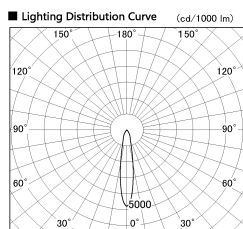

Item no. SD381-1120W9030-IK

Series Name: Cledy versa R-G (In-track)  
(SD381-IK)

■ Direct Horizontal Illuminance SD381-1120W9030-IK

φ	Illuminance Angle	Beam Angle	Vertical Illuminance (lx)
310	18°	18°	18590
310			4650
630			2070
630			1160
950			740
950			520
1260			380
1260			290

Installation	Track Mount
Type	
Fixture wattage	10.5W
Beam angle	18 deg
Color Temp.	3000K
CRI	Ra>90
Luminous	963 lm
Body	Die-castaluminumalloy
Body finish	White
Trim finish	White
Reflector finish	N/A
IP Rate	IP20
Light source	COBmodule
Input Voltage	AC220~240V
Dimming Type	Non-Dimmable
Certificate	CE,CCC
Cut Hole	N/A