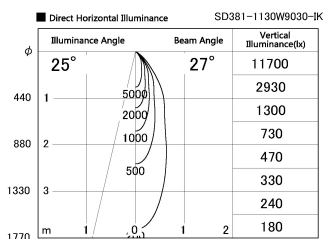

Item no. SD381-1130W9030-IK

Series Name: Cledy versa R-G (In-track)
(SD381-IK)

Installation	Track Mount
Type	
Fixture wattage	10.5W
Beam angle	27 deg
Color Temp.	3000K
CRI	Ra>90
Luminous	942 lm
Body	Die-castaluminumalloy
Body finish	White
Trim finish	White
Reflector finish	N/A
IP Rate	IP20
Light source	COBmodule
Input Voltage	AC220~240V
Dimming Type	Non-Dimmable
Certificate	CE,CCC
Cut Hole	N/A