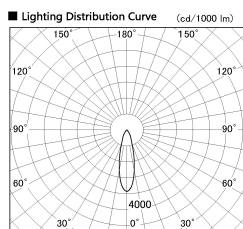

Item no. SD381-1130W9030-IK

Series Name: Cledy versa R-G (In-track)
(SD381-IK)

Installation	Track Mount
Type	
Fixture wattage	10.5W
Beam angle	27 deg
Color Temp.	3000K
CRI	Ra>90
Luminous	942 lm
Body	Die-castaluminumalloy
Body finish	White
Trim finish	White
Reflector finish	N/A
IP Rate	IP20
Light source	COBmodule
Input Voltage	AC220~240V
Dimming Type	Non-Dimmable
Certificate	CE,CCC
Cut Hole	N/A