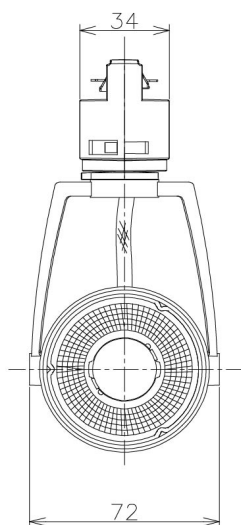

Item no. SD381-1160W9030-IK

Series Name: Cledy versa R-G (In-track)
(SD381-IK)

Installation	Track Mount
Type	
Fixture wattage	10.5W
Beam angle	68 deg
Color Temp.	3000K
CRI	Ra>90
Luminous	895 lm
Body	Die-castaluminumalloy
Body finish	White
Trim finish	White
Reflector finish	N/A
IP Rate	IP20
Light source	COBmodule
Input Voltage	AC220~240V
Dimming Type	Non-Dimmable
Certificate	CE,CCC
Cut Hole	N/A