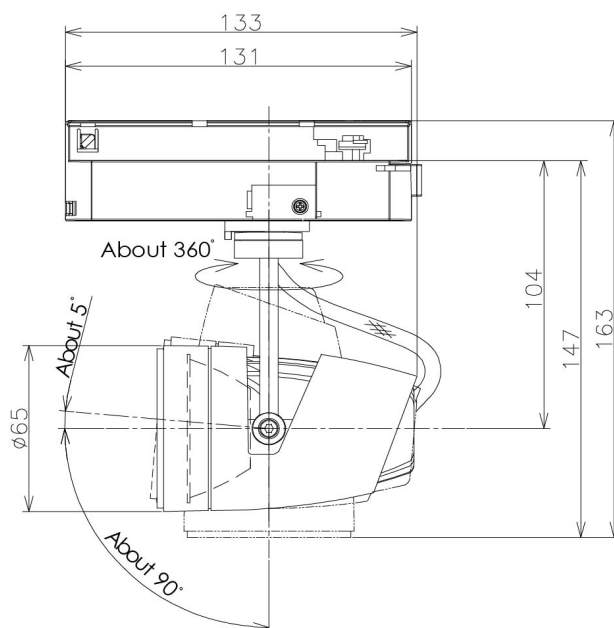

Item no. SD381-1160W9030-IK

Series Name: Cledy versa R-G (In-track)
(SD381-IK)

Installation	Track Mount
Type	
Fixture wattage	10.5W
Beam angle	68 deg
Color Temp.	3000K
CRI	Ra>90
Luminous	895 lm
Body	Die-castaluminumalloy
Body finish	White
Trim finish	White
Reflector finish	N/A
IP Rate	IP20
Light source	COBmodule
Input Voltage	AC220~240V
Dimming Type	Non-Dimmable
Certificate	CE,CCC
Cut Hole	N/A