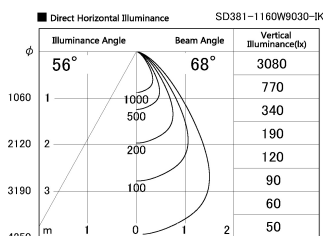

Item no. SD381-1160W9030-IK

Series Name: Cledy versa R-G (In-track)
(SD381-IK)

Installation	Track Mount
Type	
Fixture wattage	10.5W
Beam angle	68 deg
Color Temp.	3000K
CRI	Ra>90
Luminous	895 lm
Body	Die-castaluminumalloy
Body finish	White
Trim finish	White
Reflector finish	N/A
IP Rate	IP20
Light source	COBmodule
Input Voltage	AC220~240V
Dimming Type	Non-Dimmable
Certificate	CE,CCC
Cut Hole	N/A