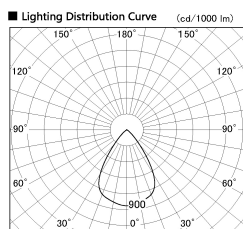

Item no. SD381-1160W9030-IK

Series Name: Cledy versa R-G (In-track)
(SD381-IK)

Installation	Track Mount
Type	
Fixture wattage	10.5W
Beam angle	68 deg
Color Temp.	3000K
CRI	Ra>90
Luminous	895 lm
Body	Die-castaluminumalloy
Body finish	White
Trim finish	White
Reflector finish	N/A
IP Rate	IP20
Light source	COBmodule
Input Voltage	AC220~240V
Dimming Type	Non-Dimmable
Certificate	CE,CCC
Cut Hole	N/A