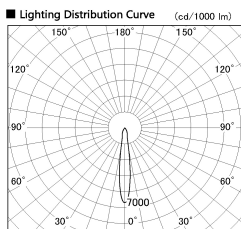

Item no. SD381-0815W9030-IK

Series Name: Cledy versa R-G (In-track)  
(SD381-IK)

■ Direct Horizontal Illuminance SD381-0815W9030-IK

φ	Illuminance Angle	Beam Angle	Vertical Illuminance (lx)	
240	14°	15°	21670	
1			5420	
			2410	
480			1350	
2			870	
			600	
730			440	
3			340	
			340	
980				
m	1	0	1	2

Installation	Track Mount
Type	Cledy versa R-G (In-track) (SD381-IK)
Fixture wattage	7.5W
Beam angle	15 deg
Color Temp.	3000K
CRI	Ra>90
Luminous	821 lm
Body	Die-castaluminumalloy
Body finish	White
Trim finish	White
Reflector finish	N/A
IP Rate	IP20
Light source	COBmodule
Input Voltage	AC220~240V
Dimming Type	Non-Dimmable
Certificate	CE,CCC
Cut Hole	N/A