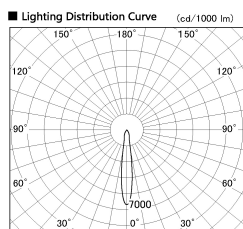

Item no. SD381-0815W9030-IK

Series Name: Cledy versa R-G (In-track)  
(SD381-IK)

■ Direct Horizontal Illuminance SD381-0815W9030-IK

Illuminance Angle	Beam Angle	Vertical Illuminance (lx)
14°	1	21670
	1	5420
	2	2410
	2	1350
	3	870
	3	600
15°	1	440
	2	340
	2	340

Installation	Track Mount
Type	
Fixture wattage	7.5W
Beam angle	15 deg
Color Temp.	3000K
CRI	Ra>90
Luminous	821 lm
Body	Die-castaluminumalloy
Body finish	White
Trim finish	White
Reflector finish	N/A
IP Rate	IP20
Light source	COBmodule
Input Voltage	AC220~240V
Dimming Type	Non-Dimmable
Certificate	CE,CCC
Cut Hole	N/A