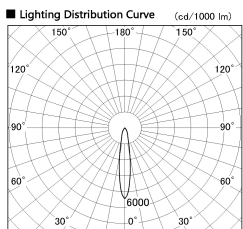

Item no. SD381-0820W9030-IK

Series Name: Cledy versa R-G (In-track)
(SD381-IK)

■ Direct Horizontal Illuminance SD381-0820W9030-IK

Illuminance Angle	Beam Angle	Vertical Illuminance (lx)
17°	17°	16600
1		4150
2		1840
3		1040
5000		660
2000		460
1000		340
500		260

Installation	Track Mount
Type	
Fixture wattage	7.5W
Beam angle	17 deg
Color Temp.	3000K
CRI	Ra>90
Luminous	777 lm
Body	Die-castaluminumalloy
Body finish	White
Trim finish	White
Reflector finish	N/A
IP Rate	IP20
Light source	COBmodule
Input Voltage	AC220~240V
Dimming Type	Non-Dimmable
Certificate	CE,CCC
Cut Hole	N/A