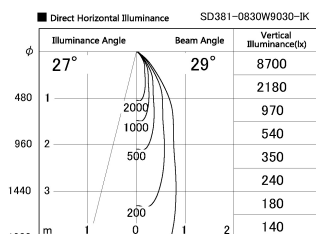

Item no. SD381-0830W9030-IK

Series Name: Cledy versa R-G (In-track)  
(SD381-IK)

Installation	Track Mount
Type	Cledy versa R-G (In-track) (SD381-IK)
Fixture wattage	7.5W
Beam angle	29 deg
Color Temp.	3000K
CRI	Ra>90
Luminous	771 lm
Body	Die-castaluminumalloy
Body finish	White
Trim finish	White
Reflector finish	N/A
IP Rate	IP20
Light source	COBmodule
Input Voltage	AC220~240V
Dimming Type	Non-Dimmable
Certificate	CE,CCC
Cut Hole	N/A