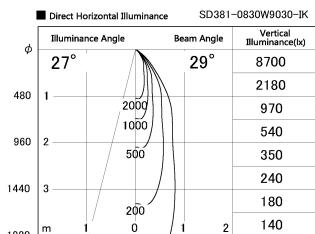

Item no. SD381-0830W9030-IK

Series Name: Cledy versa R-G (In-track)
(SD381-IK)

Installation	Track Mount
Type	
Fixture wattage	7.5W
Beam angle	29 deg
Color Temp.	3000K
CRI	Ra>90
Luminous	771 lm
Body	Die-castaluminumalloy
Body finish	White
Trim finish	White
Reflector finish	N/A
IP Rate	IP20
Light source	COBmodule
Input Voltage	AC220~240V
Dimming Type	Non-Dimmable
Certificate	CE,CCC
Cut Hole	N/A