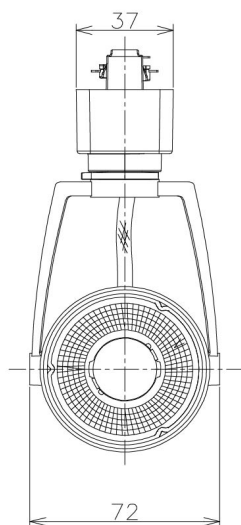

Item no. SD381-0830W9030-IK

Series Name: Cledy versa R-G (In-track)
(SD381-IK)

Installation	Track Mount
Type	
Fixture wattage	7.5W
Beam angle	29 deg
Color Temp.	3000K
CRI	Ra>90
Luminous	771 lm
Body	Die-castaluminumalloy
Body finish	White
Trim finish	White
Reflector finish	N/A
IP Rate	IP20
Light source	COBmodule
Input Voltage	AC220~240V
Dimming Type	Non-Dimmable
Certificate	CE,CCC
Cut Hole	N/A