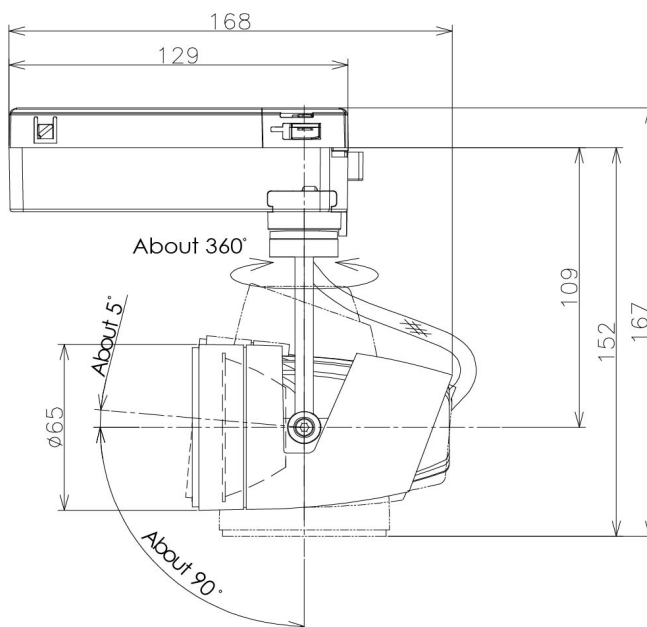

Item no. SD381-0830W9030-IK

Series Name: Cledy versa R-G (In-track)
(SD381-IK)

Installation	Track Mount
Type	
Fixture wattage	7.5W
Beam angle	29 deg
Color Temp.	3000K
CRI	Ra>90
Luminous	771 lm
Body	Die-castaluminumalloy
Body finish	White
Trim finish	White
Reflector finish	N/A
IP Rate	IP20
Light source	COBmodule
Input Voltage	AC220~240V
Dimming Type	Non-Dimmable
Certificate	CE,CCC
Cut Hole	N/A