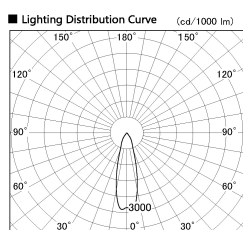

Item no. SD381-0830W9030-IK

Series Name: Cledy versa R-G (In-track)  
(SD381-IK)

Installation	Track Mount
Type	Cledy versa R-G (In-track) (SD381-IK)
Fixture wattage	7.5W
Beam angle	29 deg
Color Temp.	3000K
CRI	Ra>90
Luminous	771 lm
Body	Die-castaluminumalloy
Body finish	White
Trim finish	White
Reflector finish	N/A
IP Rate	IP20
Light source	COBmodule
Input Voltage	AC220~240V
Dimming Type	Non-Dimmable
Certificate	CE,CCC
Cut Hole	N/A