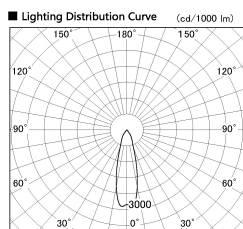

Item no. SD381-0830W9030-IK

Series Name: Cledy versa R-G (In-track)
(SD381-IK)

Installation	Track Mount
Type	
Fixture wattage	7.5W
Beam angle	29 deg
Color Temp.	3000K
CRI	Ra>90
Luminous	771 lm
Body	Die-castaluminumalloy
Body finish	White
Trim finish	White
Reflector finish	N/A
IP Rate	IP20
Light source	COBmodule
Input Voltage	AC220~240V
Dimming Type	Non-Dimmable
Certificate	CE,CCC
Cut Hole	N/A