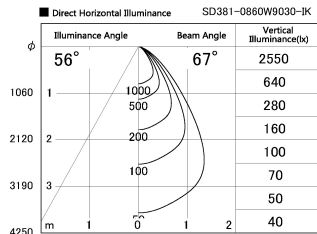

Item no. SD381-0860W9030-IK

Series Name: Cledy versa R-G (In-track)
(SD381-IK)

Installation	Track Mount
Type	
Fixture wattage	7.5W
Beam angle	67 deg
Color Temp.	3000K
CRI	Ra>90
Luminous	721 lm
Body	Die-castaluminumalloy
Body finish	White
Trim finish	White
Reflector finish	N/A
IP Rate	IP20
Light source	COBmodule
Input Voltage	AC220~240V
Dimming Type	Non-Dimmable
Certificate	CE,CCC
Cut Hole	N/A