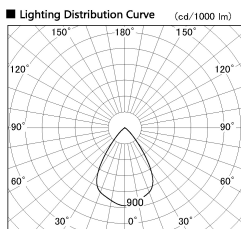

Item no. SD381-0860W9030-IK

Series Name: Cledy versa R-G (In-track)
(SD381-IK)

Installation	Track Mount
Type	
Fixture wattage	7.5W
Beam angle	67 deg
Color Temp.	3000K
CRI	Ra>90
Luminous	721 lm
Body	Die-castaluminumalloy
Body finish	White
Trim finish	White
Reflector finish	N/A
IP Rate	IP20
Light source	COBmodule
Input Voltage	AC220~240V
Dimming Type	Non-Dimmable
Certificate	CE,CCC
Cut Hole	N/A