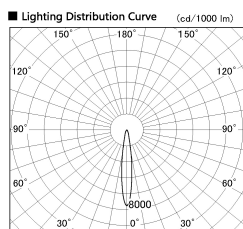

Item no. SD381-3515W9035-IK

Series Name: Cledy versa R-G (In-track)
(SD381-IK)

■ Direct Horizontal Illuminance SD381-3515W9035-IK

φ	Illuminance Angle	Beam Angle	Vertical Illuminance (lx)
240	14°	15°	114280
1	5000		28570
	2000		12700
480	2		7140
	1000		4570
730	3		3170
	500		2330
980	m	2.0	1790

Installation	Track Mount
Type	
Fixture wattage	36W
Beam angle	15 deg
Color Temp.	3500K
CRI	Ra>90
Luminous	3731 lm
Body	Die-castaluminumalloy
Body finish	White
Trim finish	White
Reflector finish	N/A
IP Rate	IP20
Light source	COBmodule
Input Voltage	AC220~240V
Dimming Type	Non-Dimmable
Certificate	CE,CCC
Cut Hole	N/A