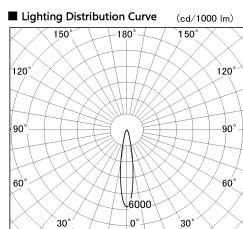

Item no. SD381-3520W9035-IK

Series Name: Cledy versa R-G (In-track)  
(SD381-IK)

■ Direct Horizontal Illuminance SD381-3520W9035-IK

Beam Angle	Vertical Illuminance (lx)
18°	87010
18°	21750
18°	9670
18°	5440
18°	3480
18°	2420
18°	1780
18°	1360

Installation	Track Mount
Type	Cledy versa R-G (In-track) (SD381-IK)
Fixture wattage	36W
Beam angle	18 deg
Color Temp.	3500K
CRI	Ra>90
Luminous	3726 lm
Body	Die-castaluminumalloy
Body finish	White
Trim finish	White
Reflector finish	N/A
IP Rate	IP20
Light source	COBmodule
Input Voltage	AC220~240V
Dimming Type	Non-Dimmable
Certificate	CE,CCC
Cut Hole	N/A