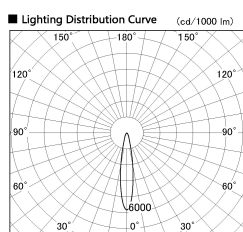

Item no. SD381-3520W9035-IK

Series Name: Cledy versa R-G (In-track)
(SD381-IK)

Installation	Track Mount
Type	
Fixture wattage	36W
Beam angle	18 deg
Color Temp.	3500K
CRI	Ra>90
Luminous	3726 lm
Body	Die-castaluminumalloy
Body finish	White
Trim finish	White
Reflector finish	N/A
IP Rate	IP20
Light source	COBmodule
Input Voltage	AC220~240V
Dimming Type	Non-Dimmable
Certificate	CE,CCC
Cut Hole	N/A

Direct Horizontal Illuminance SD381-3520W9035-IK

φ	Illuminance Angle	Beam Angle	Vertical Illuminance (lx)
310	18°	18°	87010
310			21750
630			9670
630			5440
950			3480
950			2420
1260			1780
1260			1360