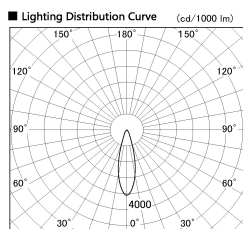

Item no. SD381-3530W9035-IK

Series Name: Cledy versa R-G (In-track)
(SD381-IK)

Installation	Track Mount
Type	
Fixture wattage	36W
Beam angle	28 deg
Color Temp.	3500K
CRI	Ra>90
Luminous	3737 lm
Body	Die-castaluminumalloy
Body finish	White
Trim finish	White
Reflector finish	N/A
IP Rate	IP20
Light source	COBmodule
Input Voltage	AC220~240V
Dimming Type	Non-Dimmable
Certificate	CE,CCC
Cut Hole	N/A