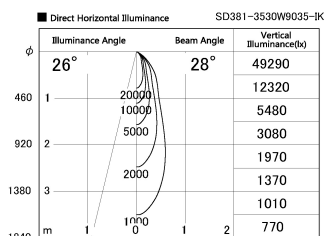

Item no. SD381-3530W9035-IK

Series Name: Cledy versa R-G (In-track)
(SD381-IK)

Installation	Track Mount
Type	
Fixture wattage	36W
Beam angle	28 deg
Color Temp.	3500K
CRI	Ra>90
Luminous	3737 lm
Body	Die-castaluminumalloy
Body finish	White
Trim finish	White
Reflector finish	N/A
IP Rate	IP20
Light source	COBmodule
Input Voltage	AC220~240V
Dimming Type	Non-Dimmable
Certificate	CE,CCC
Cut Hole	N/A