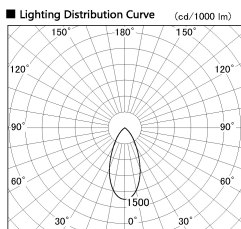

Item no. SD381-3540W9035-IK

Series Name: Cledy versa R-G (In-track)
(SD381-IK)

Installation	Track Mount
Type	
Fixture wattage	36W
Beam angle	46 deg
Color Temp.	3500K
CRI	Ra>90
Luminous	3510 lm
Body	Die-castaluminumalloy
Body finish	White
Trim finish	White
Reflector finish	N/A
IP Rate	IP20
Light source	COBmodule
Input Voltage	AC220~240V
Dimming Type	Non-Dimmable
Certificate	CE,CCC
Cut Hole	N/A