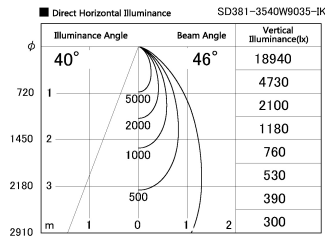

Item no. SD381-3540W9035-IK

Series Name: Cledy versa R-G (In-track)
(SD381-IK)

Installation	Track Mount
Type	
Fixture wattage	36W
Beam angle	46 deg
Color Temp.	3500K
CRI	Ra>90
Luminous	3510 lm
Body	Die-castaluminumalloy
Body finish	White
Trim finish	White
Reflector finish	N/A
IP Rate	IP20
Light source	COBmodule
Input Voltage	AC220~240V
Dimming Type	Non-Dimmable
Certificate	CE,CCC
Cut Hole	N/A