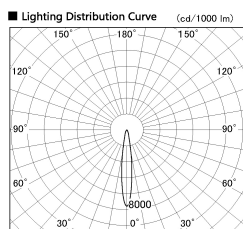

Item no. SD381-2815W9035-IK

Series Name: Cledy versa R-G (In-track)
(SD381-IK)

■ Direct Horizontal Illuminance SD381-2815W9035-IK

Beam Angle	Vertical Illuminance (lx)
14°	92840
15°	23210
16°	10320
18°	5800
20°	3710
25°	2580
30°	1890
36°	1450

Installation	Track Mount
Type	
Fixture wattage	28W
Beam angle	15 deg
Color Temp.	3500K
CRI	Ra>90
Luminous	3007 lm
Body	Die-castaluminumalloy
Body finish	White
Trim finish	White
Reflector finish	N/A
IP Rate	IP20
Light source	COBmodule
Input Voltage	AC220~240V
Dimming Type	Non-Dimmable
Certificate	CE,CCC
Cut Hole	N/A