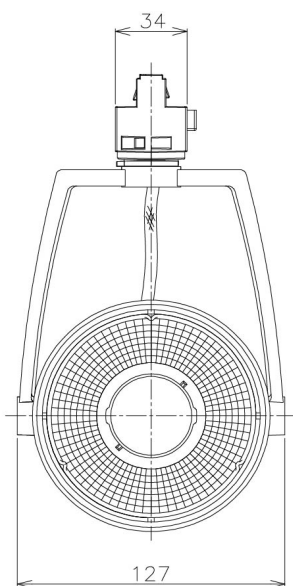

Item no. SD381-2815W9035-IK

Series Name: Cledy versa R-G (In-track)
(SD381-IK)

■ Direct Horizontal Illuminance SD381-2815W9035-IK

Beam Angle	Vertical Illuminance (lx)
14°	92840
15°	23210
16°	10320
18°	5800
20°	3710
25°	2580
30°	1890
36°	1450

Installation	Track Mount
Type	
Fixture wattage	28W
Beam angle	15 deg
Color Temp.	3500K
CRI	Ra>90
Luminous	3007 lm
Body	Die-castaluminumalloy
Body finish	White
Trim finish	White
Reflector finish	N/A
IP Rate	IP20
Light source	COBmodule
Input Voltage	AC220~240V
Dimming Type	Non-Dimmable
Certificate	CE,CCC
Cut Hole	N/A