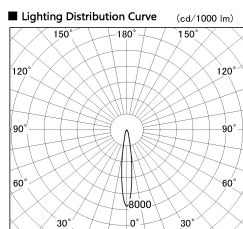

Item no. SD381-2815W9035-IK

Series Name: Cledy versa R-G (In-track)
(SD381-IK)

■ Direct Horizontal Illuminance SD381-2815W9035-IK

φ	Illuminance Angle	Beam Angle	Vertical Illuminance (lx)
240	14°	15°	92840
480			23210
730			10320
980			5800
			3710
			2580
			1890
			1450

Installation	Track Mount
Type	Cledy versa R-G (In-track) (SD381-IK)
Fixture wattage	28W
Beam angle	15 deg
Color Temp.	3500K
CRI	Ra>90
Luminous	3007 lm
Body	Die-castaluminumalloy
Body finish	White
Trim finish	White
Reflector finish	N/A
IP Rate	IP20
Light source	COBmodule
Input Voltage	AC220~240V
Dimming Type	Non-Dimmable
Certificate	CE,CCC
Cut Hole	N/A