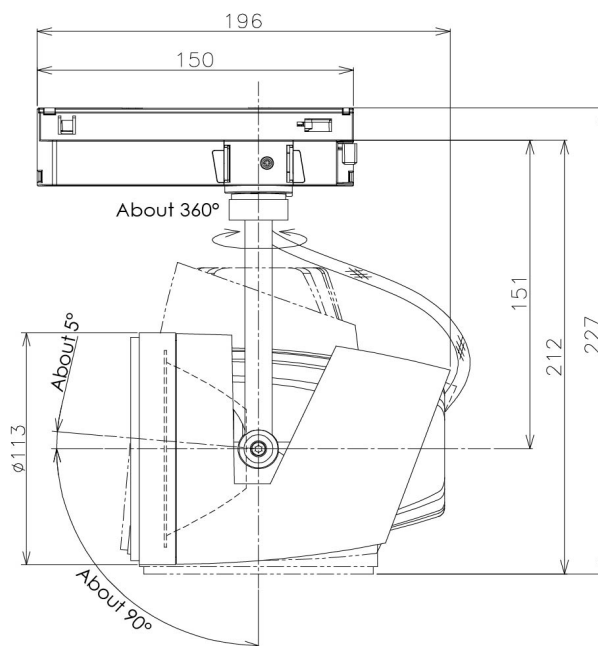

Item no. SD381-2815W9035-IK

Series Name: Cledy versa R-G (In-track)
(SD381-IK)

■ Direct Horizontal Illuminance SD381-2815W9035-IK

Beam Angle	Vertical Illuminance (lx)
14°	92840
15°	23210
16°	10320
18°	5800
20°	3710
25°	2580
30°	1890
36°	1450

Installation	Track Mount
Type	
Fixture wattage	28W
Beam angle	15 deg
Color Temp.	3500K
CRI	Ra>90
Luminous	3007 lm
Body	Die-castaluminumalloy
Body finish	White
Trim finish	White
Reflector finish	N/A
IP Rate	IP20
Light source	COBmodule
Input Voltage	AC220~240V
Dimming Type	Non-Dimmable
Certificate	CE,CCC
Cut Hole	N/A