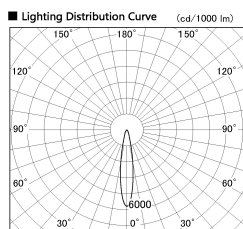

Item no. SD381-2820W9035-IK

Series Name: Cledy versa R-G (In-track)
(SD381-IK)

Installation	Track Mount
Type	
Fixture wattage	28W
Beam angle	18 deg
Color Temp.	3500K
CRI	Ra>90
Luminous	3019 lm
Body	Die-castaluminumalloy
Body finish	White
Trim finish	White
Reflector finish	N/A
IP Rate	IP20
Light source	COBmodule
Input Voltage	AC220~240V
Dimming Type	Non-Dimmable
Certificate	CE,CCC
Cut Hole	N/A

Direct Horizontal Illuminance SD381-2820W9035-IK

φ	Illuminance Angle	Beam Angle	Vertical Illuminance (lx)
	18°	18°	69890
310			17470
630			7770
950			4370
1260			2800
			1940
			1430
			1090