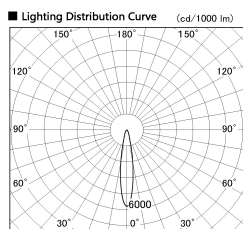

Item no. SD381-2820W9035-IK

Series Name: Cledy versa R-G (In-track)  
(SD381-IK)

■ Direct Horizontal Illuminance SD381-2820W9035-IK

φ	Illuminance Angle	Beam Angle	Vertical Illuminance (lx)
310	18°	18°	69890
1			17470
			7770
630	2		4370
			2800
950	3		1940
			1430
1260	m	1 0 1 2	1090

Installation	Track Mount
Type	Cledy versa R-G (In-track) (SD381-IK)
Fixture wattage	28W
Beam angle	18 deg
Color Temp.	3500K
CRI	Ra>90
Luminous	3019 lm
Body	Die-castaluminumalloy
Body finish	White
Trim finish	White
Reflector finish	N/A
IP Rate	IP20
Light source	COBmodule
Input Voltage	AC220~240V
Dimming Type	Non-Dimmable
Certificate	CE,CCC
Cut Hole	N/A