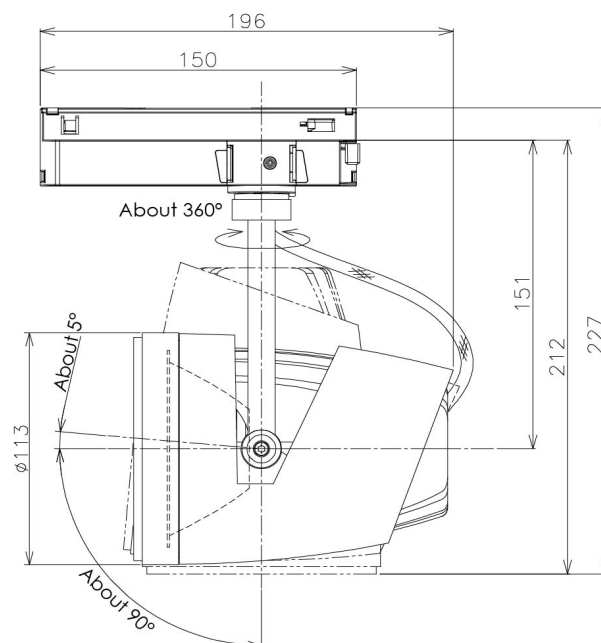

Item no. SD381-2830W9035-IK

Series Name: Cledy versa R-G (In-track)
(SD381-IK)

Installation	Track Mount
Type	
Fixture wattage	28W
Beam angle	28 deg
Color Temp.	3500K
CRI	Ra>90
Luminous	3045 lm
Body	Die-castaluminumalloy
Body finish	White
Trim finish	White
Reflector finish	N/A
IP Rate	IP20
Light source	COBmodule
Input Voltage	AC220~240V
Dimming Type	Non-Dimmable
Certificate	CE,CCC
Cut Hole	N/A