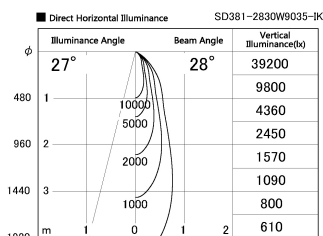

Item no. SD381-2830W9035-IK

Series Name: Cledy versa R-G (In-track)
(SD381-IK)

Installation	Track Mount
Type	Cledy versa R-G (In-track) (SD381-IK)
Fixture wattage	28W
Beam angle	28 deg
Color Temp.	3500K
CRI	Ra>90
Luminous	3045 lm
Body	Die-cast aluminum alloy
Body finish	White
Trim finish	White
Reflector finish	N/A
IP Rate	IP20
Light source	COB module
Input Voltage	AC220~240V
Dimming Type	Non-Dimmable
Certificate	CE,CCC
Cut Hole	N/A