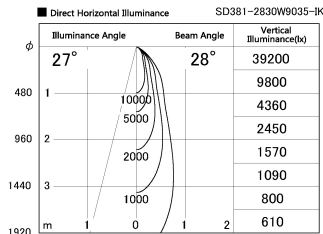

Item no. SD381-2830W9035-IK

Series Name: Cledy versa R-G (In-track)
(SD381-IK)

Installation	Track Mount
Type	
Fixture wattage	28W
Beam angle	28 deg
Color Temp.	3500K
CRI	Ra>90
Luminous	3045 lm
Body	Die-castaluminumalloy
Body finish	White
Trim finish	White
Reflector finish	N/A
IP Rate	IP20
Light source	COBmodule
Input Voltage	AC220~240V
Dimming Type	Non-Dimmable
Certificate	CE,CCC
Cut Hole	N/A