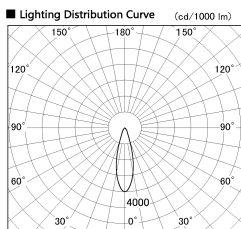

Item no. SD381-2830W9035-IK

Series Name: Cledy versa R-G (In-track)
(SD381-IK)

Installation	Track Mount
Type	
Fixture wattage	28W
Beam angle	28 deg
Color Temp.	3500K
CRI	Ra>90
Luminous	3045 lm
Body	Die-castaluminumalloy
Body finish	White
Trim finish	White
Reflector finish	N/A
IP Rate	IP20
Light source	COBmodule
Input Voltage	AC220~240V
Dimming Type	Non-Dimmable
Certificate	CE,CCC
Cut Hole	N/A