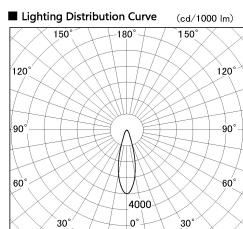

Item no. SD381-2830W9035-IK

Series Name: Cledy versa R-G (In-track)
(SD381-IK)

Installation	Track Mount
Type	Cledy versa R-G (In-track) (SD381-IK)
Fixture wattage	28W
Beam angle	28 deg
Color Temp.	3500K
CRI	Ra>90
Luminous	3045 lm
Body	Die-cast aluminum alloy
Body finish	White
Trim finish	White
Reflector finish	N/A
IP Rate	IP20
Light source	COB module
Input Voltage	AC220~240V
Dimming Type	Non-Dimmable
Certificate	CE,CCC
Cut Hole	N/A