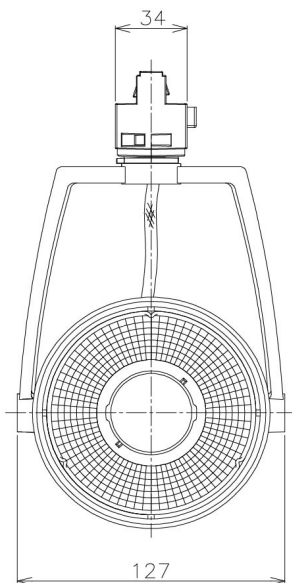

Item no. SD381-2830W9035-IK

Series Name: Cledy versa R-G (In-track)
(SD381-IK)

Installation	Track Mount
Type	
Fixture wattage	28W
Beam angle	28 deg
Color Temp.	3500K
CRI	Ra>90
Luminous	3045 lm
Body	Die-castaluminumalloy
Body finish	White
Trim finish	White
Reflector finish	N/A
IP Rate	IP20
Light source	COBmodule
Input Voltage	AC220~240V
Dimming Type	Non-Dimmable
Certificate	CE,CCC
Cut Hole	N/A