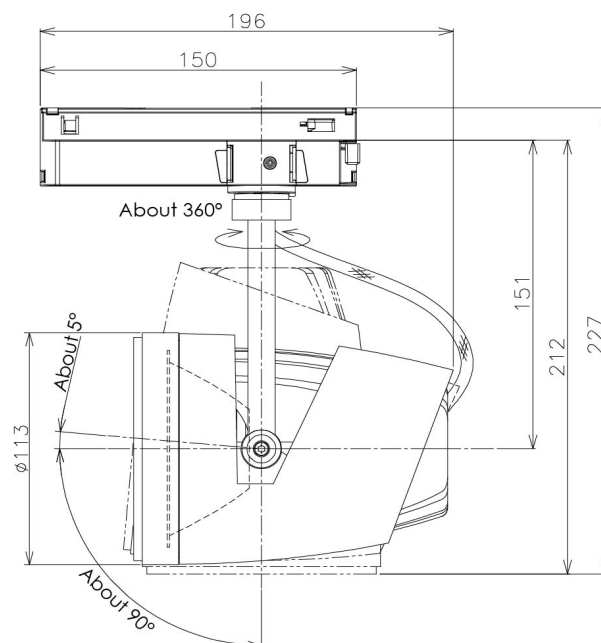

Item no. SD381-2840W9035-IK

Series Name: Cledy versa R-G (In-track)  
(SD381-IK)

Installation	Track Mount
Type	
Fixture wattage	28W
Beam angle	46 deg
Color Temp.	3500K
CRI	Ra>90
Luminous	2831 lm
Body	Die-castaluminumalloy
Body finish	White
Trim finish	White
Reflector finish	N/A
IP Rate	IP20
Light source	COBmodule
Input Voltage	AC220~240V
Dimming Type	Non-Dimmable
Certificate	CE,CCC
Cut Hole	N/A