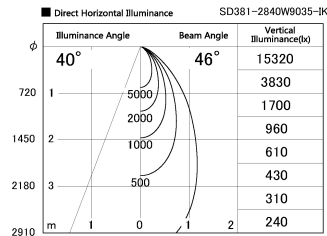

Item no. SD381-2840W9035-IK

Series Name: Cledy versa R-G (In-track)  
(SD381-IK)

Installation	Track Mount
Type	
Fixture wattage	28W
Beam angle	46 deg
Color Temp.	3500K
CRI	Ra>90
Luminous	2831 lm
Body	Die-castaluminumalloy
Body finish	White
Trim finish	White
Reflector finish	N/A
IP Rate	IP20
Light source	COBmodule
Input Voltage	AC220~240V
Dimming Type	Non-Dimmable
Certificate	CE,CCC
Cut Hole	N/A