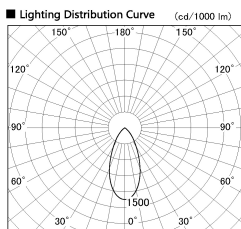

Item no. SD381-2840W9035-IK

Series Name: Cledy versa R-G (In-track)  
(SD381-IK)

Installation	Track Mount
Type	
Fixture wattage	28W
Beam angle	46 deg
Color Temp.	3500K
CRI	Ra>90
Luminous	2831 lm
Body	Die-castaluminumalloy
Body finish	White
Trim finish	White
Reflector finish	N/A
IP Rate	IP20
Light source	COBmodule
Input Voltage	AC220~240V
Dimming Type	Non-Dimmable
Certificate	CE,CCC
Cut Hole	N/A