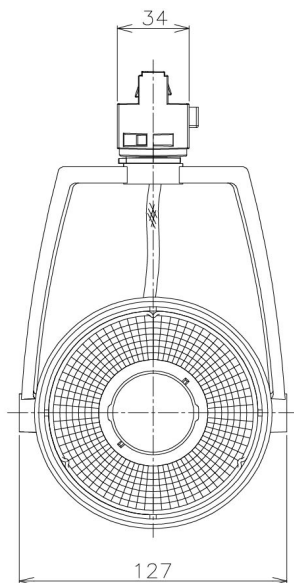

Item no. SD381-2840W9035-IK

Series Name: Cledy versa R-G (In-track)  
(SD381-IK)

Installation	Track Mount
Type	
Fixture wattage	28W
Beam angle	46 deg
Color Temp.	3500K
CRI	Ra>90
Luminous	2831 lm
Body	Die-castaluminumalloy
Body finish	White
Trim finish	White
Reflector finish	N/A
IP Rate	IP20
Light source	COBmodule
Input Voltage	AC220~240V
Dimming Type	Non-Dimmable
Certificate	CE,CCC
Cut Hole	N/A