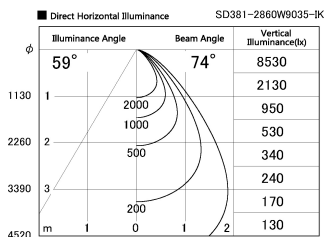

Item no. SD381-2860W9035-IK

Series Name: Cledy versa R-G (In-track)
(SD381-IK)

Installation	Track Mount
Type	Cledy versa R-G (In-track) (SD381-IK)
Fixture wattage	28W
Beam angle	74 deg
Color Temp.	3500K
CRI	Ra>90
Luminous	2874 lm
Body	Die-castaluminumalloy
Body finish	White
Trim finish	White
Reflector finish	N/A
IP Rate	IP20
Light source	COBmodule
Input Voltage	AC220~240V
Dimming Type	Non-Dimmable
Certificate	CE,CCC
Cut Hole	N/A