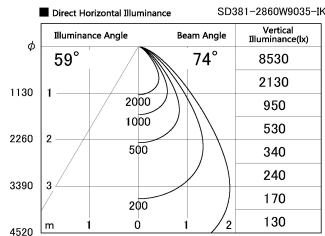

Item no. SD381-2860W9035-IK

Series Name: Cledy versa R-G (In-track)
(SD381-IK)

Installation	Track Mount
Type	
Fixture wattage	28W
Beam angle	74 deg
Color Temp.	3500K
CRI	Ra>90
Luminous	2874 lm
Body	Die-castaluminumalloy
Body finish	White
Trim finish	White
Reflector finish	N/A
IP Rate	IP20
Light source	COBmodule
Input Voltage	AC220~240V
Dimming Type	Non-Dimmable
Certificate	CE,CCC
Cut Hole	N/A