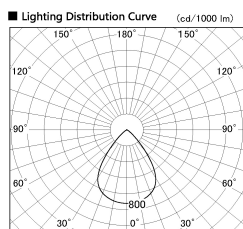

Item no. SD381-2860W9035-IK

Series Name: Cledy versa R-G (In-track)
(SD381-IK)

Installation	Track Mount
Type	Cledy versa R-G (In-track) (SD381-IK)
Fixture wattage	28W
Beam angle	74 deg
Color Temp.	3500K
CRI	Ra>90
Luminous	2874 lm
Body	Die-castaluminumalloy
Body finish	White
Trim finish	White
Reflector finish	N/A
IP Rate	IP20
Light source	COBmodule
Input Voltage	AC220~240V
Dimming Type	Non-Dimmable
Certificate	CE,CCC
Cut Hole	N/A