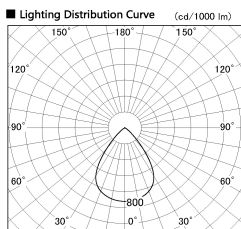

Item no. SD381-2860W9035-IK

Series Name: Cledy versa R-G (In-track)
(SD381-IK)

Installation	Track Mount
Type	
Fixture wattage	28W
Beam angle	74 deg
Color Temp.	3500K
CRI	Ra>90
Luminous	2874 lm
Body	Die-castaluminumalloy
Body finish	White
Trim finish	White
Reflector finish	N/A
IP Rate	IP20
Light source	COBmodule
Input Voltage	AC220~240V
Dimming Type	Non-Dimmable
Certificate	CE,CCC
Cut Hole	N/A